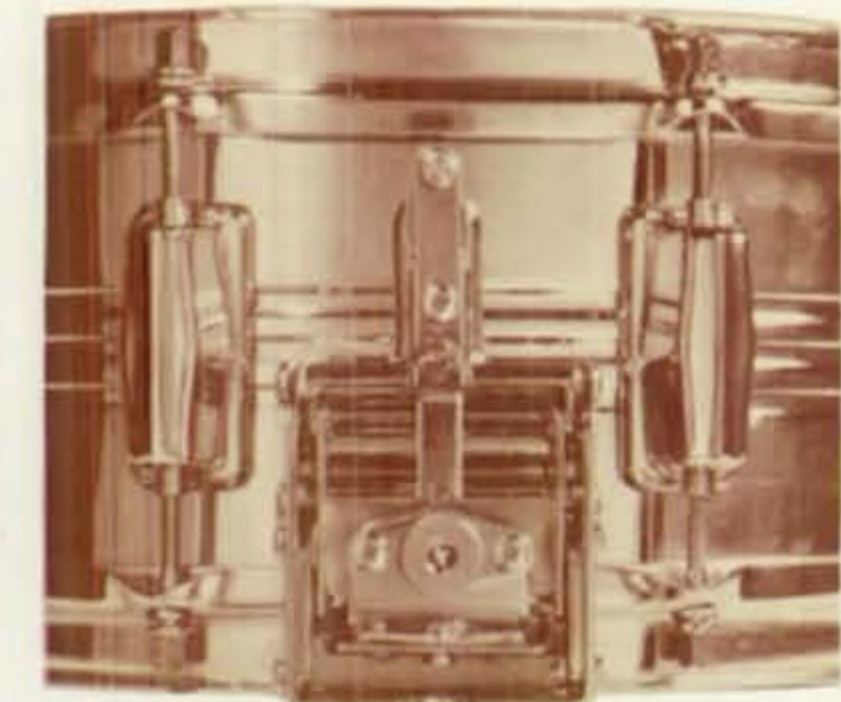

NEW PEARL PROFESSIONAL SNARE DRUM

Jupiter

"Jupiter" professional model snare drum is equipped with the new parallel action snare strainer (two component mechanism) that permit the drummer to adjust the fully-extended snares under uniform tension away from, and return to, the snare head (without any changes on the original snare adjustment) #4814.....14"×5" with 10 tension.....

Pearl

PEARL MUSICAL INSTRUMENT CO.
PRINTED IN JAPAN

PARALLEL ACTION SNARE STRAINER

Newly designed strainer with two component mechanism that permits the drummer to adjust the fully-extended snares under uniform tension away from, and return to, the snare head (without any changes on the original snare adjustment).

PEARL METAL SNARE SERIES

Pearl's metal shell Professional, custom and economy models snare drums are all sturdy, attractive design for full power projection yet top modern sound taste. They are equipped with self-aligning separate tension lugs, solid die-cast snare strainer, tone control - all for brilliant sound, instant response and dynamics.