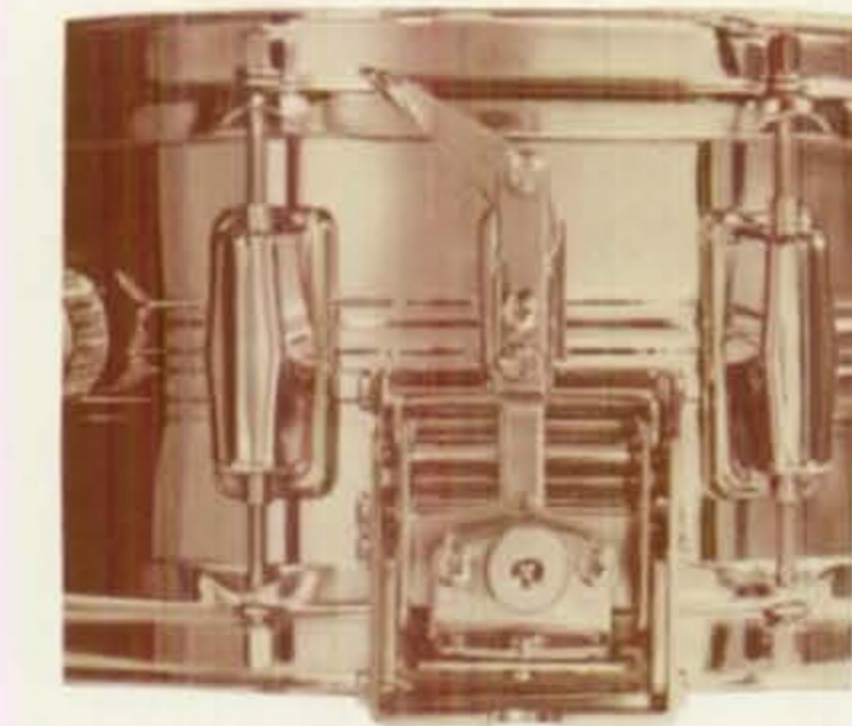

NEW PEARL PROFESSIONAL SNARE DRUM

Jupiter

"Jupiter" professional model snare drum is equipped with the new parallel action snare strainer (two component mechanism) that permit the drummer to adjust the fully-extended snares under uniform tension away from, and return to, the snare head (without any changes on the original snare adjustment) #4814.....14"×5" with 10 tension.....

Pearl

PEARL MUSICAL INSTRUMENT CO.
PRINTED IN JAPAN

PARALLEL ACTION SNARE STRAINER

Newly designed strainer with two component mechanism that permits the drummer to adjust the fully-extended snares under uniform tension away from, and return to, the snare head (without any changes on the original snare adjustment).

PEARL METAL SNARE SERIES

Pearl's metal shell Professional, custom and economy models snare drums are all sturdy, attractive design for full power projection yet top modern sound taste. They are equipped with self-aligning separate tension lugs, solid die-cast snare strainer, tone control - all for brilliant sound, instant response and dynamics.

4514

Peal Metal Snare Economy Model
(Standard, Popular)
Sturdy chrome plated metal economy-type, always Popular among the drummers.
#4514.....14"×5½" with 10 tension
#4614.....14"×5½" with 8 tension