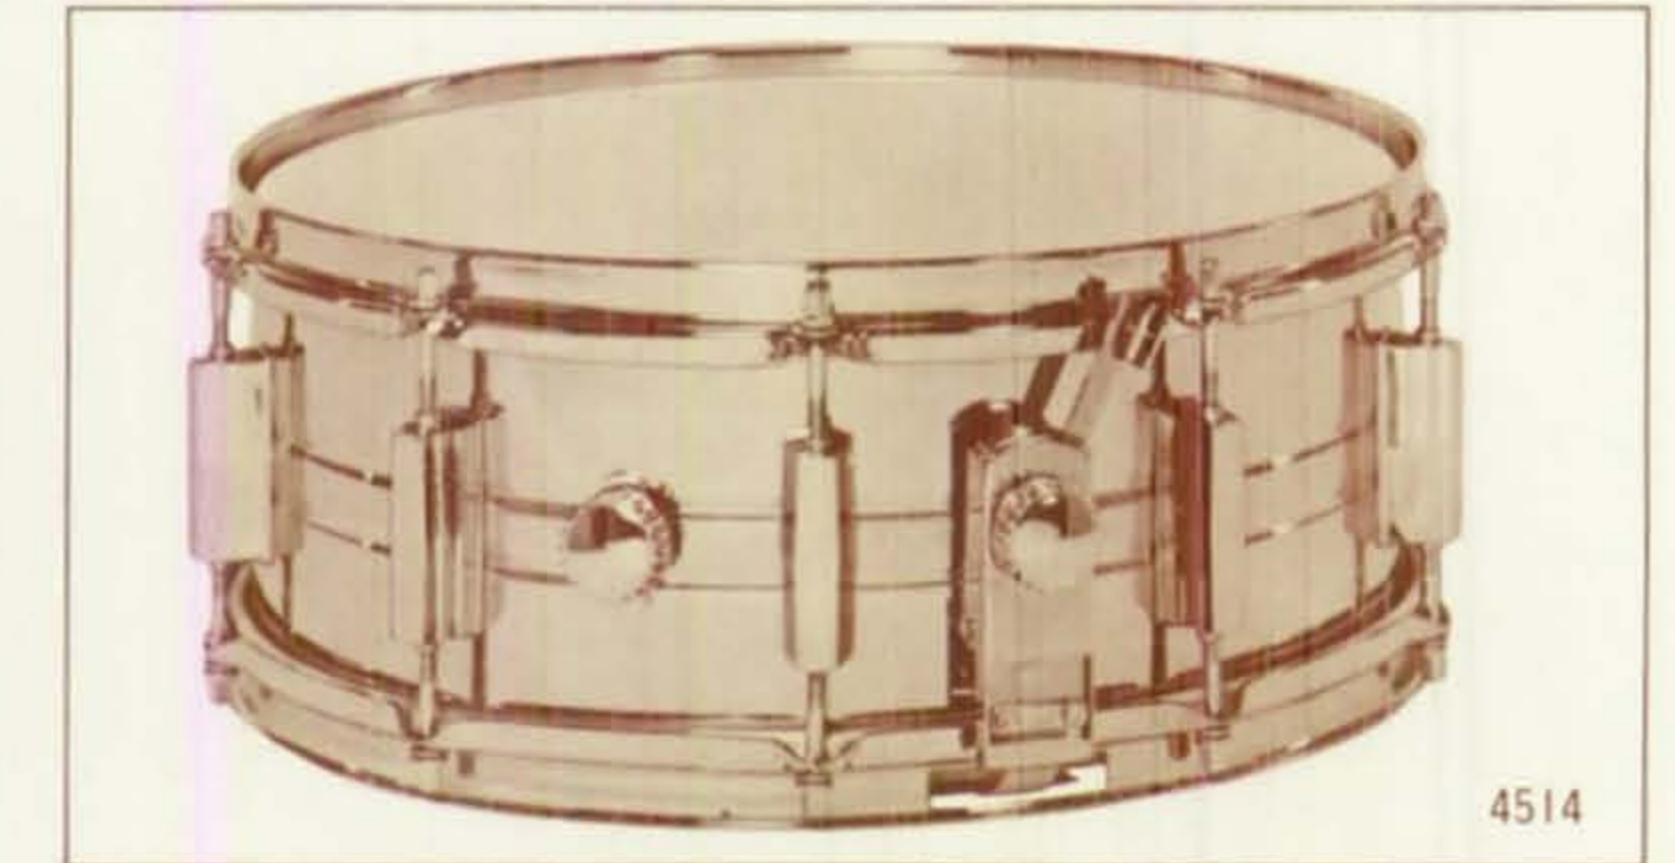

NEW PEARL PROFESSIONAL SNARE DRUM

Jupiter

"Jupiter" professional model snare drum is equipped with the new parallel action snare strainer (two component mechanism) that permit the drummer to adjust the fully-extended snares under uniform tension away from, and return to, the snare head (without any changes on the original snare adjustment) #4814.....14"×5" with 10 tension.....

Pearl

PEARL MUSICAL INSTRUMENT CO.
PRINTED IN JAPAN

PARALLEL ACTION SNARE STRAINER

Newly designed strainer with two component mechanism that permits the drummer to adjust the fully-extended snares under uniform tension away from, and return to, the snare head (without any changes on the original snare adjustment).

PEARL METAL SNARE SERIES

Pearl's metal shell Professional, custom and economy models snare drums are all sturdy, attractive design for full power projection yet top modern sound taste. They are equipped with self-aligning separate tension lugs, solid die-cast snare strainer, tone control - all for brilliant sound, instant response and dynamics.

Peal Metal Snare Economy Model
(Standard, Popular)
Sturdy chrome plated metal economy-type, always Popular among the drummers.
#4514.....14"×5½" with 10 tension
#4614.....14"×5½" with 8 tension