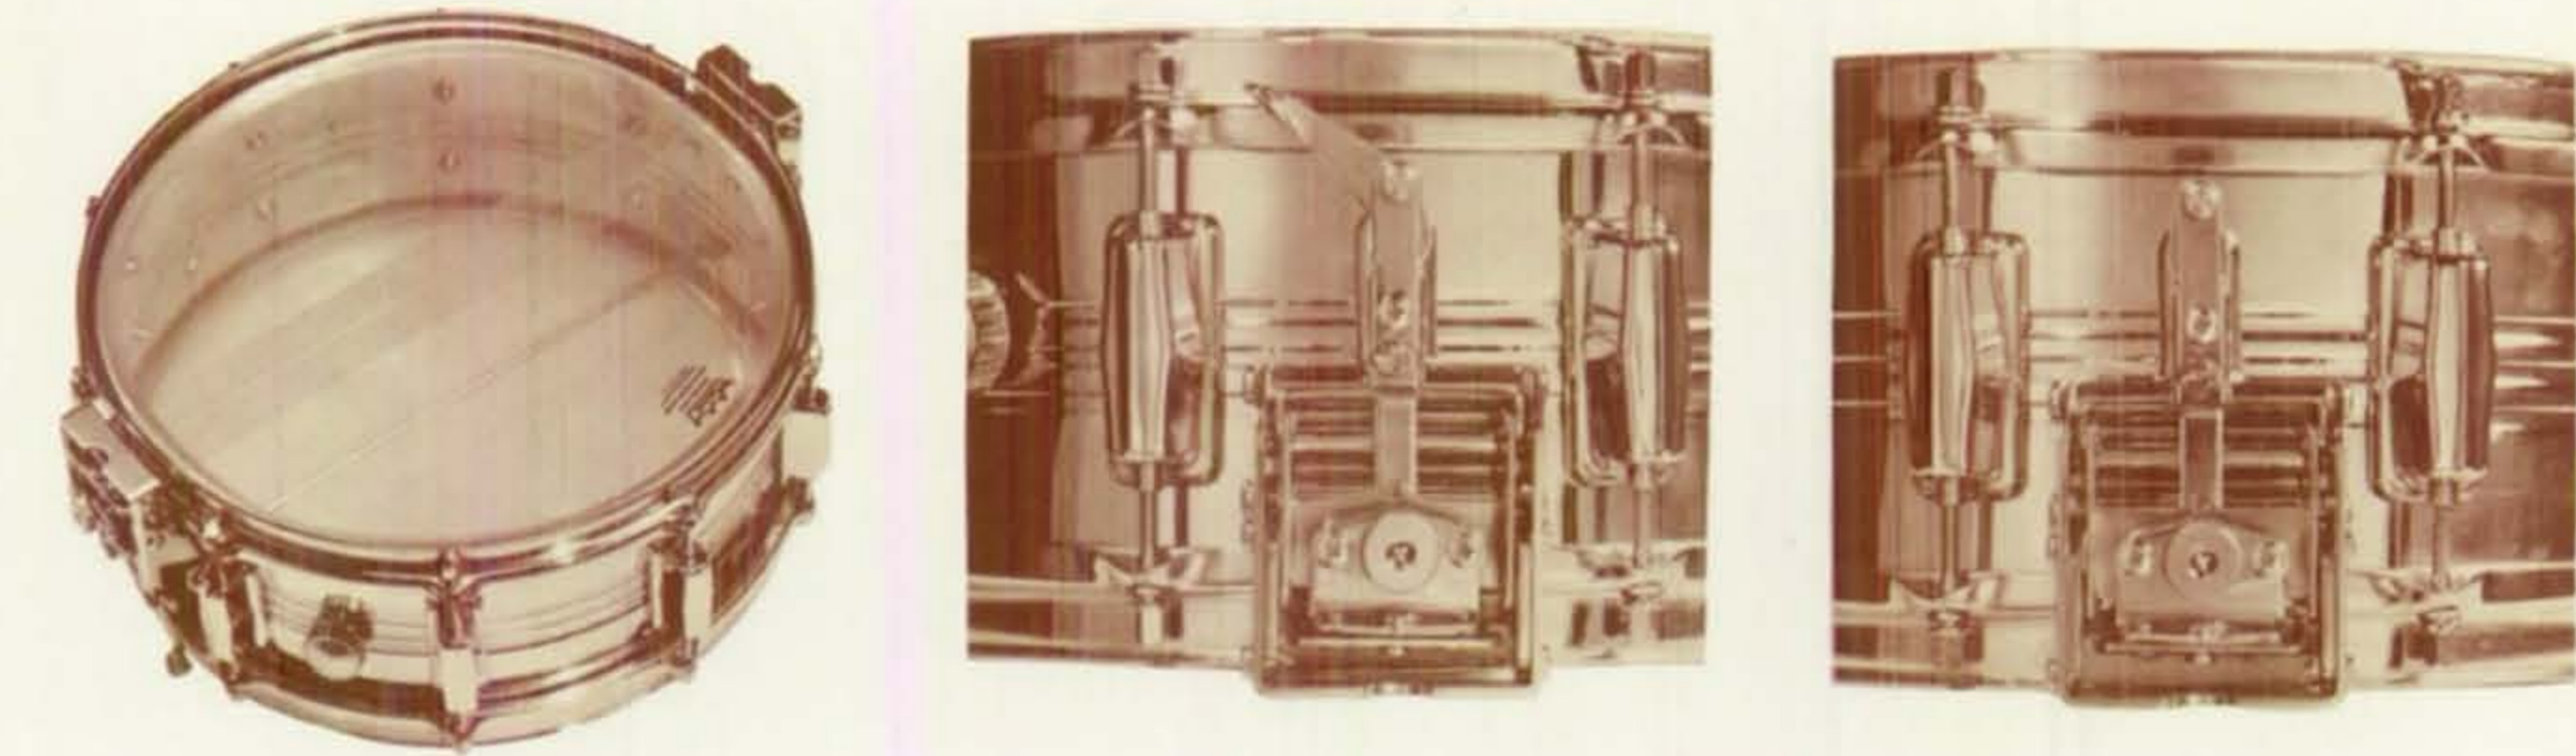

NEW PEARL PROFESSIONAL SNARE DRUM

Jupiter

"Jupiter" professional model snare drum is equipped with the new parallel action snare strainer (two component mechanism) that permit the drummer to adjust the fully-extended snares under uniform tension away from, and return to, the snare head (without any changes on the original snare adjustment) #4814.....14"×5" with 10 tension.....

Pearl

PEARL MUSICAL INSTRUMENT CO.
PRINTED IN JAPAN

PARALLEL ACTION SNARE STRAINER

Newly designed strainer with two component mechanism that permits the drummer to adjust the fully-extended snares under uniform tension away from, and return to, the snare head (without any changes on the original snare adjustment).

PEARL METAL SNARE SERIES

Pearl's metal shell Professional, custom and economy models snare drums are all sturdy, attractive design for full power projection yet top modern sound taste. They are equipped with self-aligning separate tension lugs, solid die-cast snare strainer, tone control - all for brilliant sound, instant response and dynamics.

Peal Metal Snare Economy Model
(Standard, Popular)
Sturdy chrome plated metal economy-type, always Popular among the drummers.
#4514.....14"×5½" with 10 tension
#4614.....14"×5½" with 8 tension