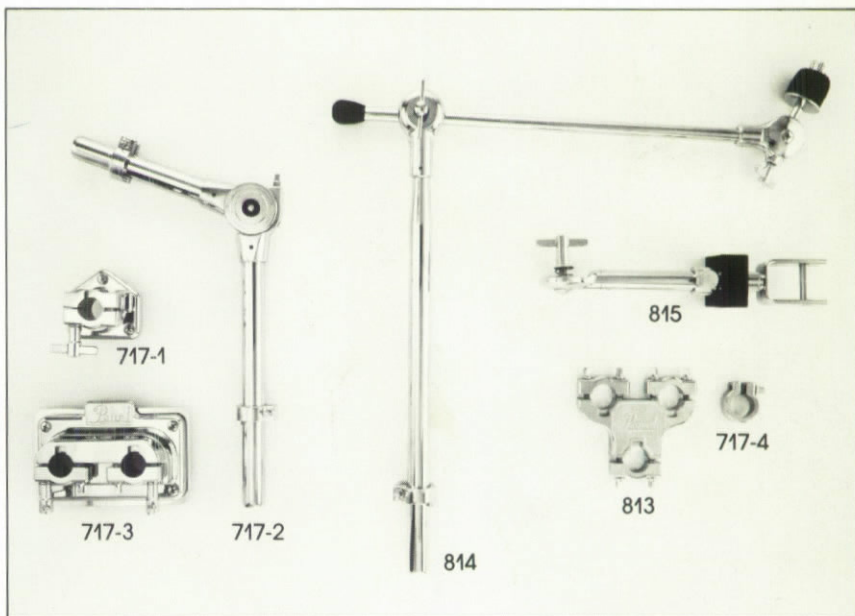

pearl vari-set system

You can put 'em where you want 'em and they remember where they were for next time.

717 T Double Tom Holder Complete

Bass drum plate, two arms, two tom tom brackets, and four locks. \$70

717 S Same as above for single toms. \$45

717-1 Tom Tom Brackets. \$7.50 each

717-2 Tom Tom Arm Complete. \$15

717-3 Bass Drum Plate. \$20

717-4 Lock \$1.50

813 Adaptor

Fits Tom Tom Arms, Mini Boom, Concert Tom Holder in any combination. \$10

814 Mini Boom Cymbal Holder Complete with Lock.

Fits adaptor or bass drum plate. \$25

815 Double Concert Tom Holder Complete with Lock.

Includes upright on 814, with adjustable block. Fits adaptor or bass drum plate. \$30