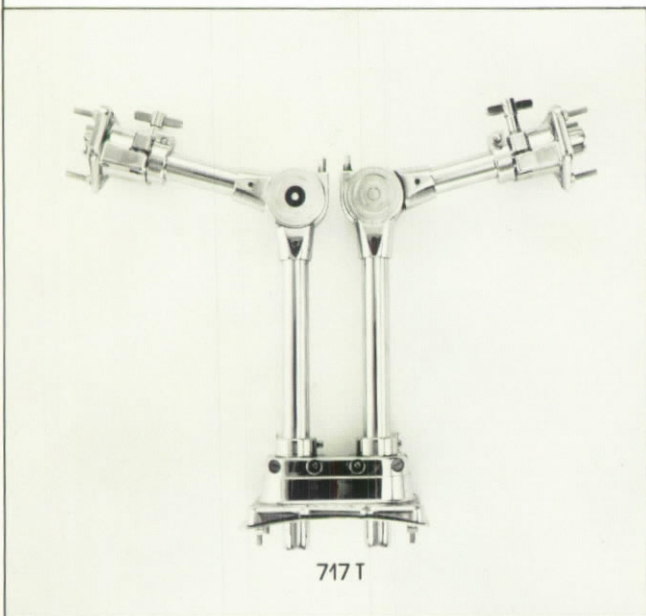

pearl vari-set system

You can put 'em where you want 'em and they remember where they were for next time.

717 T Double Tom Holder Complete

Bass drum plate, two arms, two tom tom brackets, and four locks. \$70

717 S Same as above for single toms. \$45

717-1 Tom Tom Brackets. \$7.50 each

717-2 Tom Tom Arm Complete. \$15

717-3 Bass Drum Plate. \$20

717-4 Lock \$1.50

813 Adaptor

Fits Tom Tom Arms, Mini Boom, Concert Tom Holder in any combination. \$10

814 Mini Boom Cymbal Holder Complete with Lock.

Fits adaptor or bass drum plate. \$25

815 Double Concert Tom Holder Complete with Lock.

Includes upright on 814, with adjustable block. Fits adaptor or bass drum plate. \$30