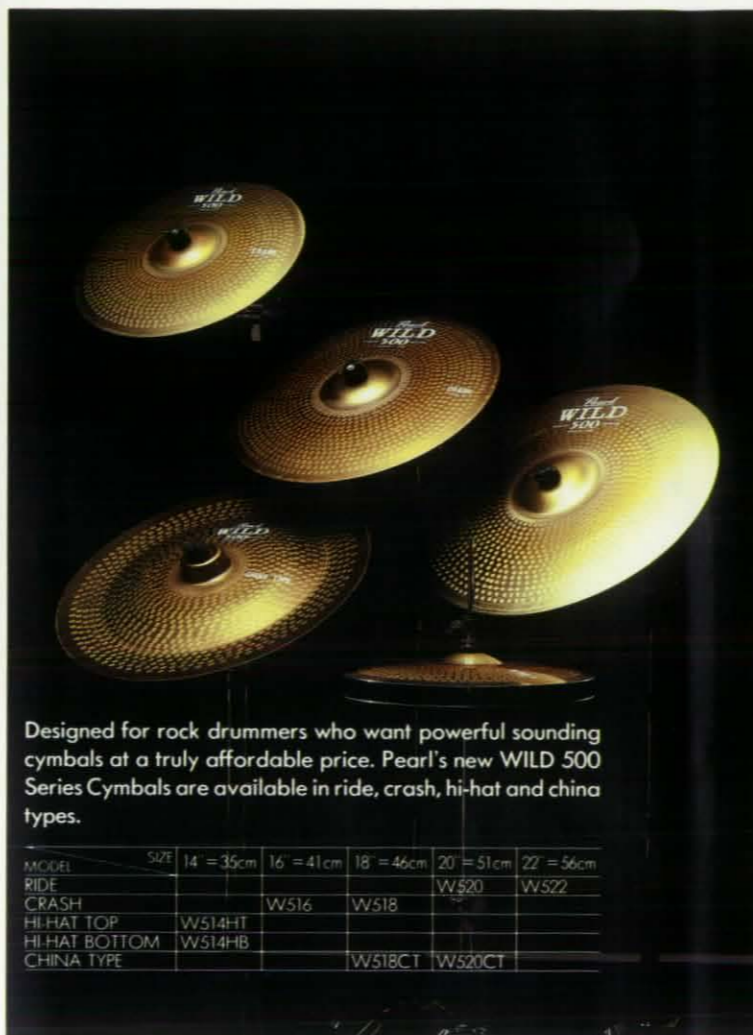

## PEARL 900 SERIES CYMBALS THE NEW SOUND OF EXCELLENCE

It is true that a few manufacturers are producing good cymbals, as well as a few manufacturers that produce great drums. However, there is only one company in the world that can do both, and that company is Pearl. At Pearl we consider cymbals a vital part of any drum kit. And being concerned with giving our players the best overall sound possible, we are introducing the CX-900 and WILD 900 Series Cymbals. Truly top professional quality cymbals to match Pearl's pro quality drums. The 900 Series is an idea born from Pearl's drum artists search for the ideal cymbal sound. From the choice of materials, shape and weight, to pressing, hammering and heat-processing, every step is the hybrid of old world craftsmanship with new world technology. Traditional CX-900 and forceful looking WILD 900 are both available in various sizes, weights and styles, answering the needs of drummers in all types of contemporary music today.

# CX-500

Pearl's CX-500 Series Cymbals produce a variety of brilliant tonal colors with all the cutting power needed for today's music. Special effects cymbals including the china type round out the basic ride, crash and hi-hat types.

Designed for rock drummers who want powerful sounding cymbals at a truly affordable price. Pearl's new WILD 500 Series Cymbals are available in ride, crash, hi-hat and china types.

MODEL	SIZE	14"=35cm	16"=41cm	18"=46cm	20"=51cm	22"=56cm
RIDE					W520	W522
CRASH			W516	W518		
HI-HAT TOP			W514HT			
HI-HAT BOTTOM			W514HB			
CHINA TYPE				W518CT	W520CT	