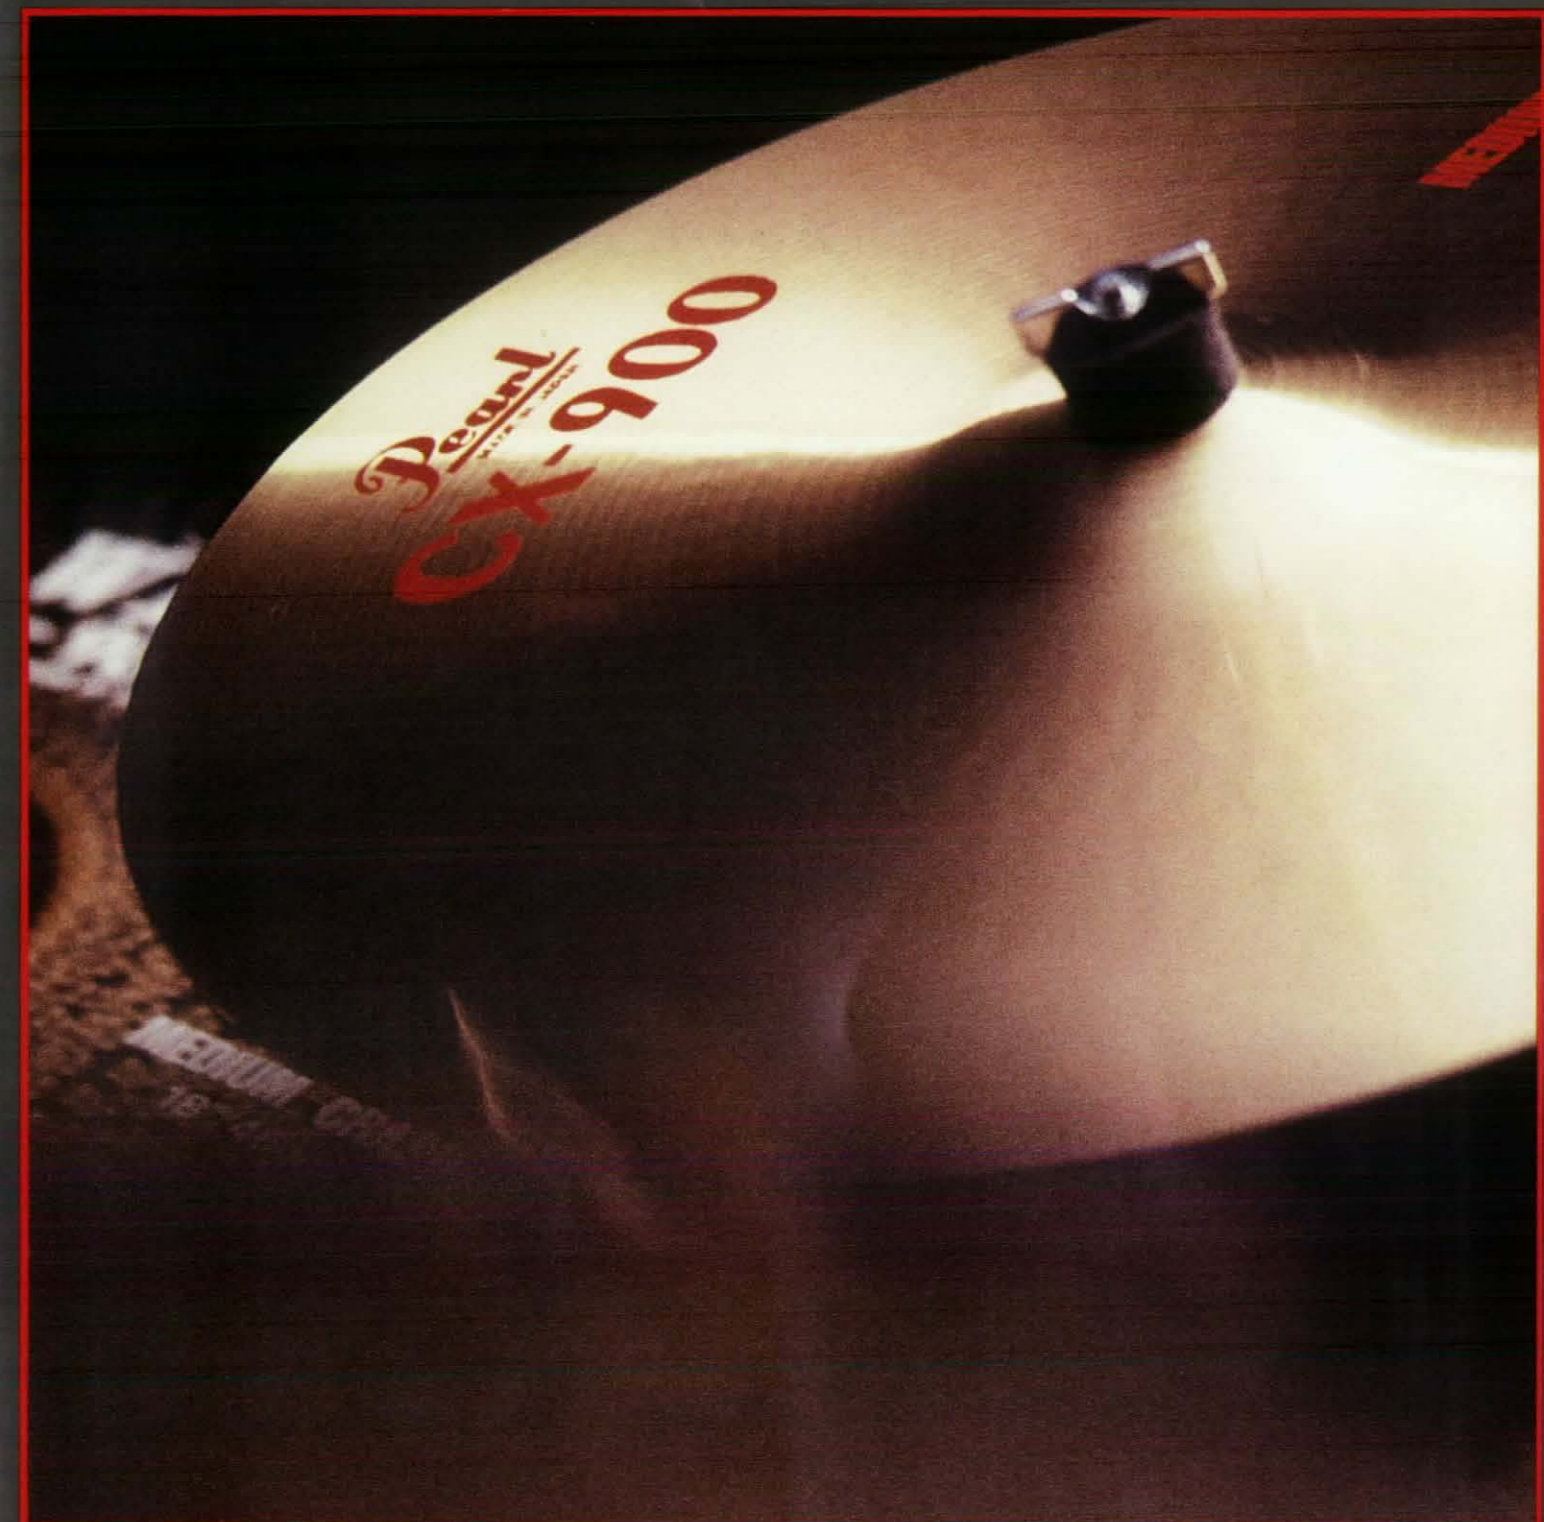

PEARL CYMBALS

CX-900·WILD 900/CX-500·WILD 500