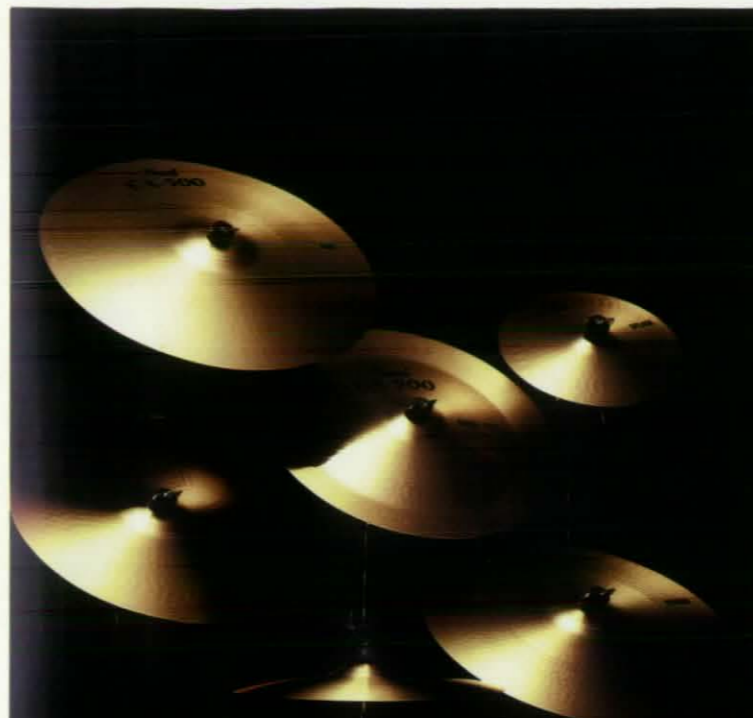

CX-900

WILD 900

## PEARL 900 SERIES CYMBALS THE NEW SOUND OF EXCELLENCE

It is true that a few manufacturers are producing good cymbals, as well as a few manufacturers that produce great drums. However, there is only one company in the world that can do both, and that company is Pearl. At Pearl we consider cymbals a vital part of any drum kit. And being concerned with giving our players the best overall sound possible, we are introducing the CX-900 and WILD 900 Series Cymbals. Truly top professional quality cymbals to match Pearl's pro quality drums. The 900 Series is an idea born from Pearl's drum artists search for the ideal cymbal sound. From the choice of materials, shape and weight, to pressing, hammering and heat-processing, every step is the hybrid of old world craftsmanship with new world technology. Traditional CX-900 and forceful looking WILD 900 are both available in various sizes, weights and styles, answering the needs of drummers in all types of contemporary music today.

# CX-500

Pearl's CX-500 Series Cymbals produce a variety of brilliant tonal colors with all the cutting power needed for today's music. Special effects cymbals including the china type round out the basic ride, crash and hi-hat types.

Designed for rock drummers who want powerful sounding cymbals at a truly affordable price. Pearl's new WILD 500 Series Cymbals are available in ride, crash, hi-hat and china types.

MODEL	SIZE	14"=35cm	16"=41cm	18"=46cm	20"=51cm	22"=56cm
RIDE					W520	W522
CRASH			W516	W518		
HI-HAT TOP			W514HT			
HI-HAT BOTTOM			W514HB			
CHINA TYPE				W518CT	W520CT	