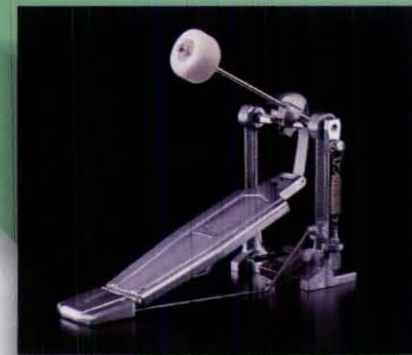

Forum Features

Forum Snare Drum

The newly designed 6½" x 14" Forum snare drum features a chrome plated smooth steel shell with eight lugs for accurate tuning and a solid precision snare strainer. Steel has long been a popular choice for professionals seeking strong snare attack with added tone and projection.

Bass Drum Pedal

The new Forum bass drum pedal features a wide non-slip footboard, fast precise belt drive action and full tension adjustability. The Forum pedal is perfect for the beginning drummer wanting to build perfect bass drum technique.

Bass Drum Spur

The fully telescopic bass drum spurs provided on the Forum offer easy height adjustability and an interchangeable rubber/spike tip. To change from non-marking rubber tipped end to the gripping spike tip, or vice versa, twist the threaded rubber foot up or down and lock in place.

D-730 Throne

The sturdy D-730 drummer's throne offers a thick padded seat, full height adjustability.

Pearl

The best reason to play drums.

The new

Forum Series

Introducing the finest entry level drum set in the world, the new Forum Series from Pearl. The beginning drummer of today expects a quality instrument, at an affordable entry level price, from a manufacturer they can depend on. Pearl's new Forum Series offers just that. Years of engineering experience and proven design technology have been utilized to produce a drum set of unmatched value in this price category. Forum Series drum sets exhibit several features that characterize its exceptional superiority.