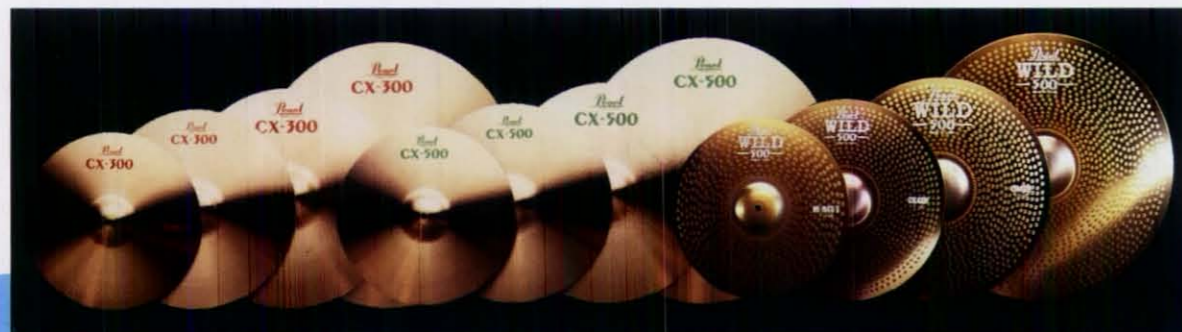

Forum Accessories

CX-300 Cymbals

CX-500 Cymbals

Wild 500 Cymbals

Pearl's complete cymbal line is the perfect compliment to the Forum Series drumset. The CX-300 Series cymbals offer traditional styling, smooth, bright tone and are available in sizes for various crashes, ride and hi-hat applications. Pearl's CX-500 Series cymbals also offer traditional styling, brilliant tone and projection and are available in various sizes of rides, crashes and offer china types, a splash and hi-hat styles. Pearl's wild 500 Series cymbals feature hammered styling and offer a brash sound very popular in rock and metal music. Wild 500 cymbals are also available in various sizes of crashes, rides, china types, and a hi-hat model.

The sturdy D-730 drummer's throne offers a thick padded seat, full height adjustability.

Pearl

The best reason to play drums.

The new

Forum Series

Introducing the finest entry level drum set in the world, the new Forum Series from Pearl. The beginning drummer of today expects a quality instrument, at an affordable entry level price, from a manufacturer they can depend on. Pearl's new Forum Series offers just that. Years of engineering experience and proven design technology have been utilized to produce a drum set of unmatched value in this price category. Forum Series drum sets exhibit several features that characterize its exceptional superiority.

Pearl's Forum Series shells are manufactured of multiple mahogany and bass wood plys. This particular wood combination produces warmth, depth, projection, and attack as found in no other drums in this price range. Forum Series shells are covered with the same polymer sheeting material as our Professional Series Performance Custom drums. Available in either high gloss black or white, these road proven exterior finishes look great after years of play.

The Forum Series offers the timeless look of classic double lugs. These lugs have been specifically designed for this series to provide easy, precise, accurate tuning. As with all Pearl drumsets, the Forum Series features multi-positionable tom holders capable of 360 degrees horizontal rotation within the bass drum mount and over 170 degrees rotation vertically for endless set up possibilities.

All hardware, including tom arms, are equipped with memory stop locks. This allows the player the same adjustment preferences set up after set up. The Forum Series professionally styled 650 hardware features a chain drive fully adjustable hi hat, a sturdy straight cymbal stand, and a fully adjustable snare stand, all with oversized non-marking rubber feet. The Forum Series. Feature packed, design proven, and fully warranted... the beginner never had it so good.