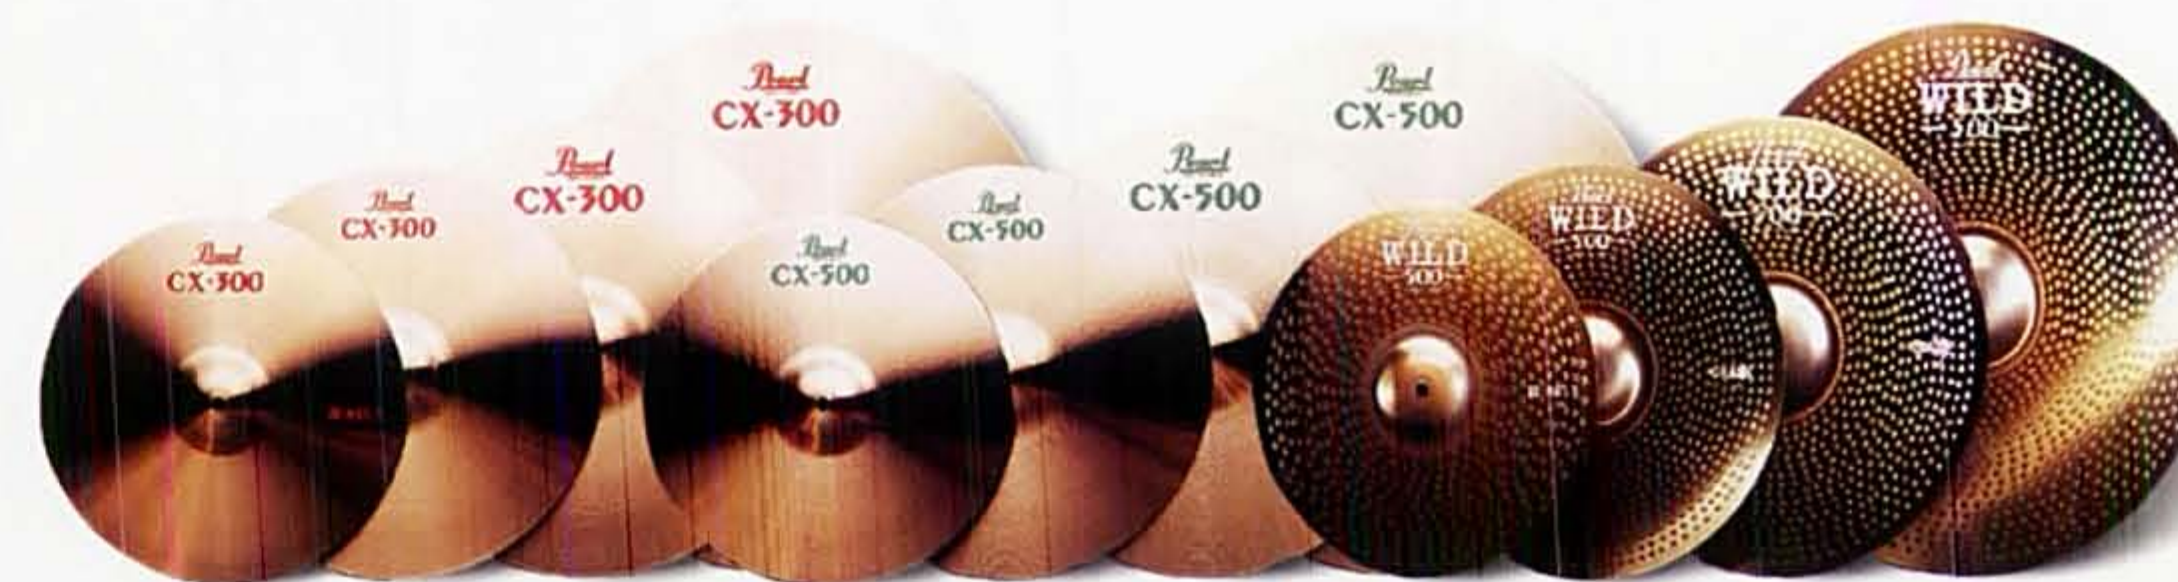

Pearl Cymbals

Pearl's complete cymbal line is the perfect compliment to the Forum Series drumset. The CX-300 Series cymbals offer traditional styling smooth polished finish, bright tone and are available in sizes for various crashes, ride and hi-hat applications. Pearl's CX-500 Series cymbals also offer traditional styling, brilliant tone and projection and are available in various sizes of rides, crashes and offer china types, a splash and hi-hat styles. Pearl's wild 500 Series cymbals feature hammered styling and offer a brash sound very popular in rock and metal music. Wild 500 cymbals are also available in various sizes of crashes, rides, china types, and a hi-hat mode.

Drummers Throne

The sturdy D-730 drummers throne offers a thick padded seat, full height adjustability and is the perfect compliment to your Forum Series drumset.

Pearl

The best reason to play drums.

See the Forum Series at your local Pearl dealer. Specifications are subject to change without notice.

Printed 9 • 93 in the U.S.A.