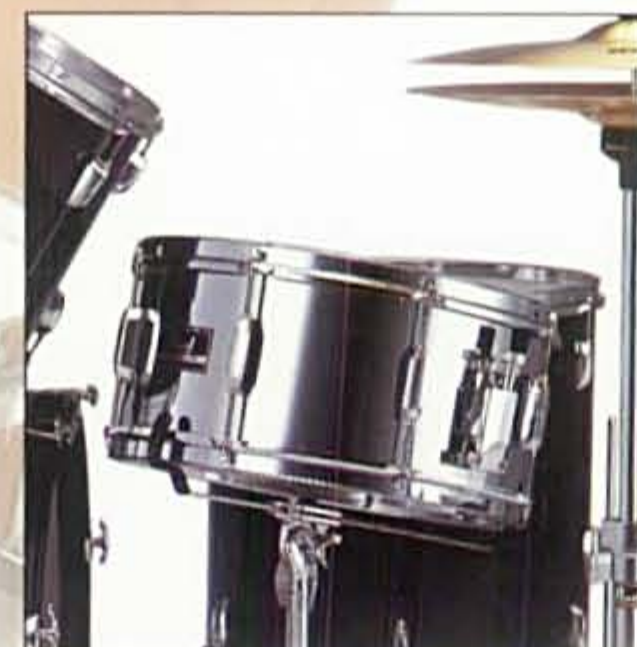

THE FORUM SERIES

Newly designed lugs and tom holders

Newly designed bass drum spurs

New smooth finish chrome snare

FX22050 in #31 Jet Black
Cymbals not included

FX22050 in #88 Cardinal Red
Cymbals not included

FX22050 in #33 Pure White
Cymbals not included

The Forum Series represents the finest quality entry level drumset available. Years of manufacturing experience and proven design technology, producing some of today's most widely accepted professional percussion instruments, has been utilized to produce an entry level drumset good enough to bear the Pearl logo. By using the same shell composition as our popular Export and Export Pro Series drums, the Forum Series produces a warm distinctive tonal quality that sets it apart from all other entry level kits. Outstanding projection, excellent attack, and a lasting rich sustain can all be attributed to its fine selected wood shell featuring multiple mahogany plys. Forum's durable exterior covering is available in three beautiful colors. New low-mass tension lugs, newly designed tom holders, and new bass drum spurs enhance the overall look and function of the Forum Series. The five piece Forum drumset features a 16"x22" bass drum, a 10"x12" tom, a 11"x13" tom and a 16"x16" floor tom. These sizes are the same as our Professional Series five piece kits. The new 6 1/2"x14" smooth finish chrome plated steel Forum snare drum features eight tension lugs for precise tuning and a dependable quick release snare strainer. Forum drumsets also come complete with our 680 series hardware line featuring one cymbal stand, our chain drive hi-hat stand, a fully adjustable snare stand and the new 680 bass drum pedal.

Drummers Throne

The sturdy D-730 drummers throne offers a thick padded seat, full height adjustability and is the perfect compliment to your Forum Series drumset.

Pearl

The best reason to play drums.

See the Forum Series at your local Pearl dealer. Specifications are subject to change without notice.