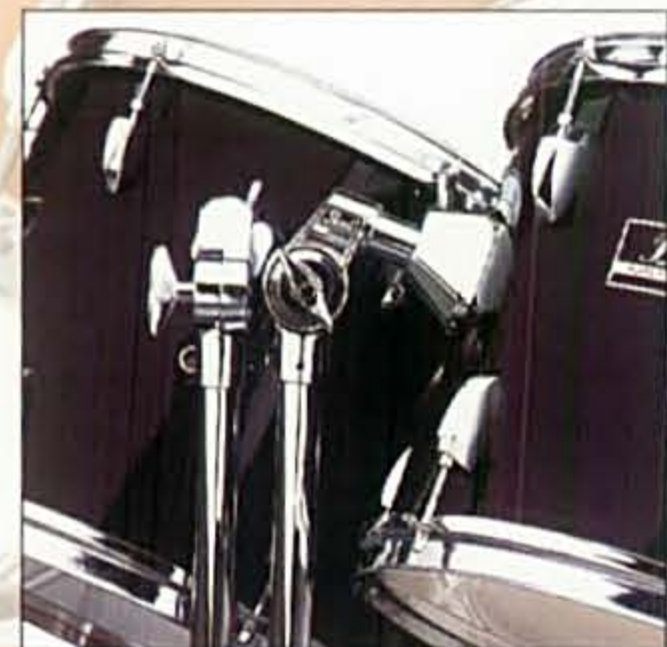

THE FORUM SERIES

Newly designed lugs and tom holders

Newly designed bass drum spurs

New smooth finish chrome snare

FX22050 in #31 Jet Black
Cymbals not included

FX22050 in #88 Cardinal Red
Cymbals not included

FX22050 in #33 Pure White
Cymbals not included

The Forum Series represents the finest quality entry level drumset available. Years of manufacturing experience and proven design technology, producing some of today's most widely accepted professional percussion instruments, has been utilized to produce an entry level drumset good enough to bear the Pearl logo. By using the same shell composition as our popular Export and Export Pro Series drums, the Forum Series produces a warm distinctive tonal quality that sets it apart from all other entry level kits. Outstanding projection, excellent attack, and a lasting rich sustain can all be attributed to its fine selected wood shell featuring multiple mahogany plys. Forum's durable exterior covering is available in three beautiful colors. New low-mass tension lugs, newly designed tom holders, and new bass drum spurs enhance the overall look and function of the Forum Series. The five piece Forum drumset features a 16"x22" bass drum, a 10"x12" tom, a 11"x13" tom and a 16"x16" floor tom. These sizes are the same as our Professional Series five piece kits. The new 6 1/2"x14" smooth finish chrome plated steel Forum snare drum features eight tension lugs for precise tuning and a dependable quick release snare strainer. Forum drumsets also come complete with our 680 series hardware line featuring one cymbal stand, our chain drive hi-hat stand, a fully adjustable snare stand and the new 680 bass drum pedal.