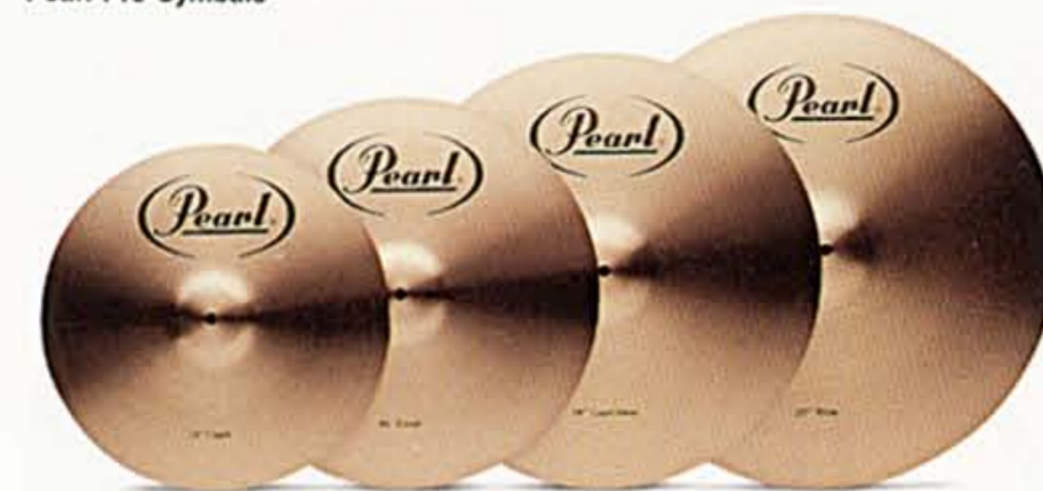

The best reason to play drums.

EXPORT SERIES

Pearl's Export Series drums have remained the best selling throughout the world for well over a decade. For quality, performance, sound and price, you simply can't find another set that offers more. This year we've raised the standards once again by including totally redesigned hardware, sleek all new tension lugs, a new chain drive bass drum pedal, and a free drum throne with all pre-packaged kits. Pearl's Export Series...for more than a decade, nothing else even comes close.

5 DURABLE COVERED FINISHES

91 Red Wine

55 Silver Flash

#31 Jet Black

33 Pure White

88 Cardinal Red

PEARL CYMBALS

Our all new, completely redesigned Pearl and Pearl Pro Cymbals are the perfect complement to our Export Series drums or any drumset that requires the great sound only high quality cymbals can produce. We offer a full array of types and sizes including Splash, Ride, Crash and China Type cymbals, in both Pearl and Pearl Pro, allowing you to custom design your set-up for any type of music or any style of play. The superb tonal characteristics from our perfect blend of premium alloy metals, combined with an extremely affordable price, create a value few cymbals can match.

Pearl Pro Cymbals

Pearl Cymbals

Size	Type	Pearl Pro	Pearl
10"	SPLASH	PC510	PC310
14"	CRASH	PC514C	PC314C
14"	HI-HAT PAIR	PC514HH	PC314HH
16"	CRASH	PC516C	PC316C
18"	CRASH/RIDE	PC518CR	PC318CR
18"	CHINA TYPE	PC518CT	PC318CT
20"	RIDE	PC520R	PC320R
20"	CHINA TYPE	PC520CT	PC320CT