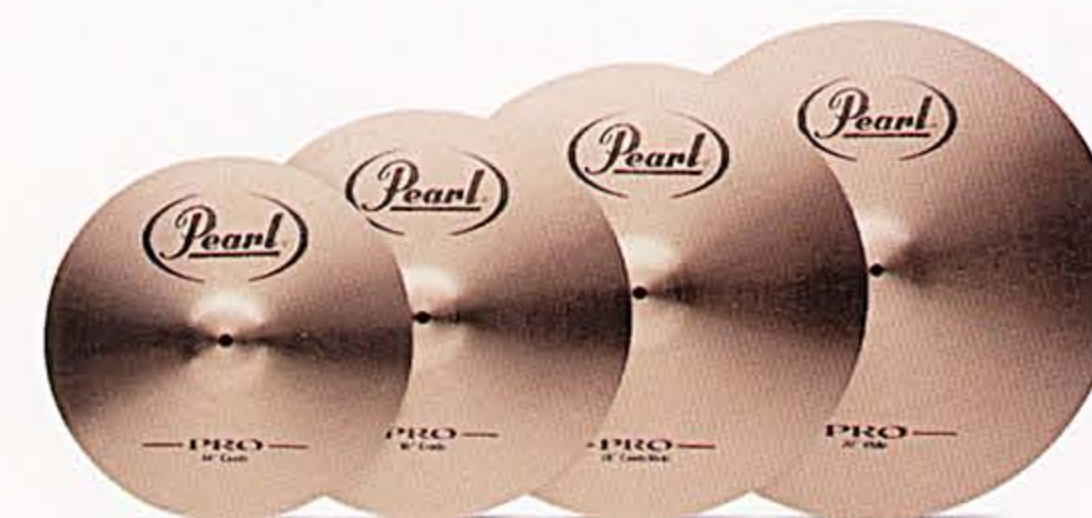

THE NEW FORUM SERIES

EXTREMELY DURABLE HIGH GLOSS COVERED FINISHES

STEEL SHELL SNARE DRUM

TOTALLY REDESIGNED HARDWARE

ALL NEW CLEAR BATTER HEADS

NEWLY REDESIGNED BASS DRUM SPURS

Pearl

See the new Forum Series at any authorized Pearl dealer. 1996 marks our 50th year of bringing you the finest quality instruments, painstakingly crafted and affordably priced.

The best reason to play drums.

FORUM SERIES

Pearl's all new Forum Series drums feature select hardwood shells protected by an extremely durable high gloss synthetic covering material. New clear heads, totally redesigned hardware, and newly redesigned bass drum spurs have been added to Forum's already long list of outstanding features. Forum Series drums produce a warm tone with cutting attack, excellent volume and supreme projection that is perfectly complemented by a great sounding chrome plated steel shell snare drum. For sound, quality, performance and price, Pearl's Forum Series drums offer a value that simply can't be matched.

FX-22D-5N

FX-22D-5N

3 DURABLE COVERED FINISHES

#31 Jet Black

#33 Pure White

#88 Cardinal Red

PEARL CYMBALS

Our all new, completely redesigned Pearl and Pearl Pro Cymbals are the perfect complement to our Forum Series drums or any drumset that requires the great sound only high quality cymbals can produce. We offer a full array for types and sizes including Splash, Ride, Crash and China Type cymbals, in both Pearl and Pearl Pro, allowing you to custom design your set-up for any type of music or any style of play. The superb tonal characteristics from our perfect blend premium alloy metals combined with an extremely affordable price create a value few cymbals can match.

Pearl Pro Cymbals

Pearl Cymbals

Size	Type	Pearl Pro	Pearl
10"	SPLASH	PCS10	PC310
14"	CRASH	PCS14C	PC314C
14"	HI-HAT PAIR	PCS14HH	PC314HH
16"	CRASH	PCS16C	PC316C
18"	CRASH/RIDE	PCS18CR	PC318CR
18"	CHINA TYPE	PCS18CT	PC318CT
20"	RIDE	PCS20R	PC320R
20"	CHINA TYPE	PCS20CT	PC320CT