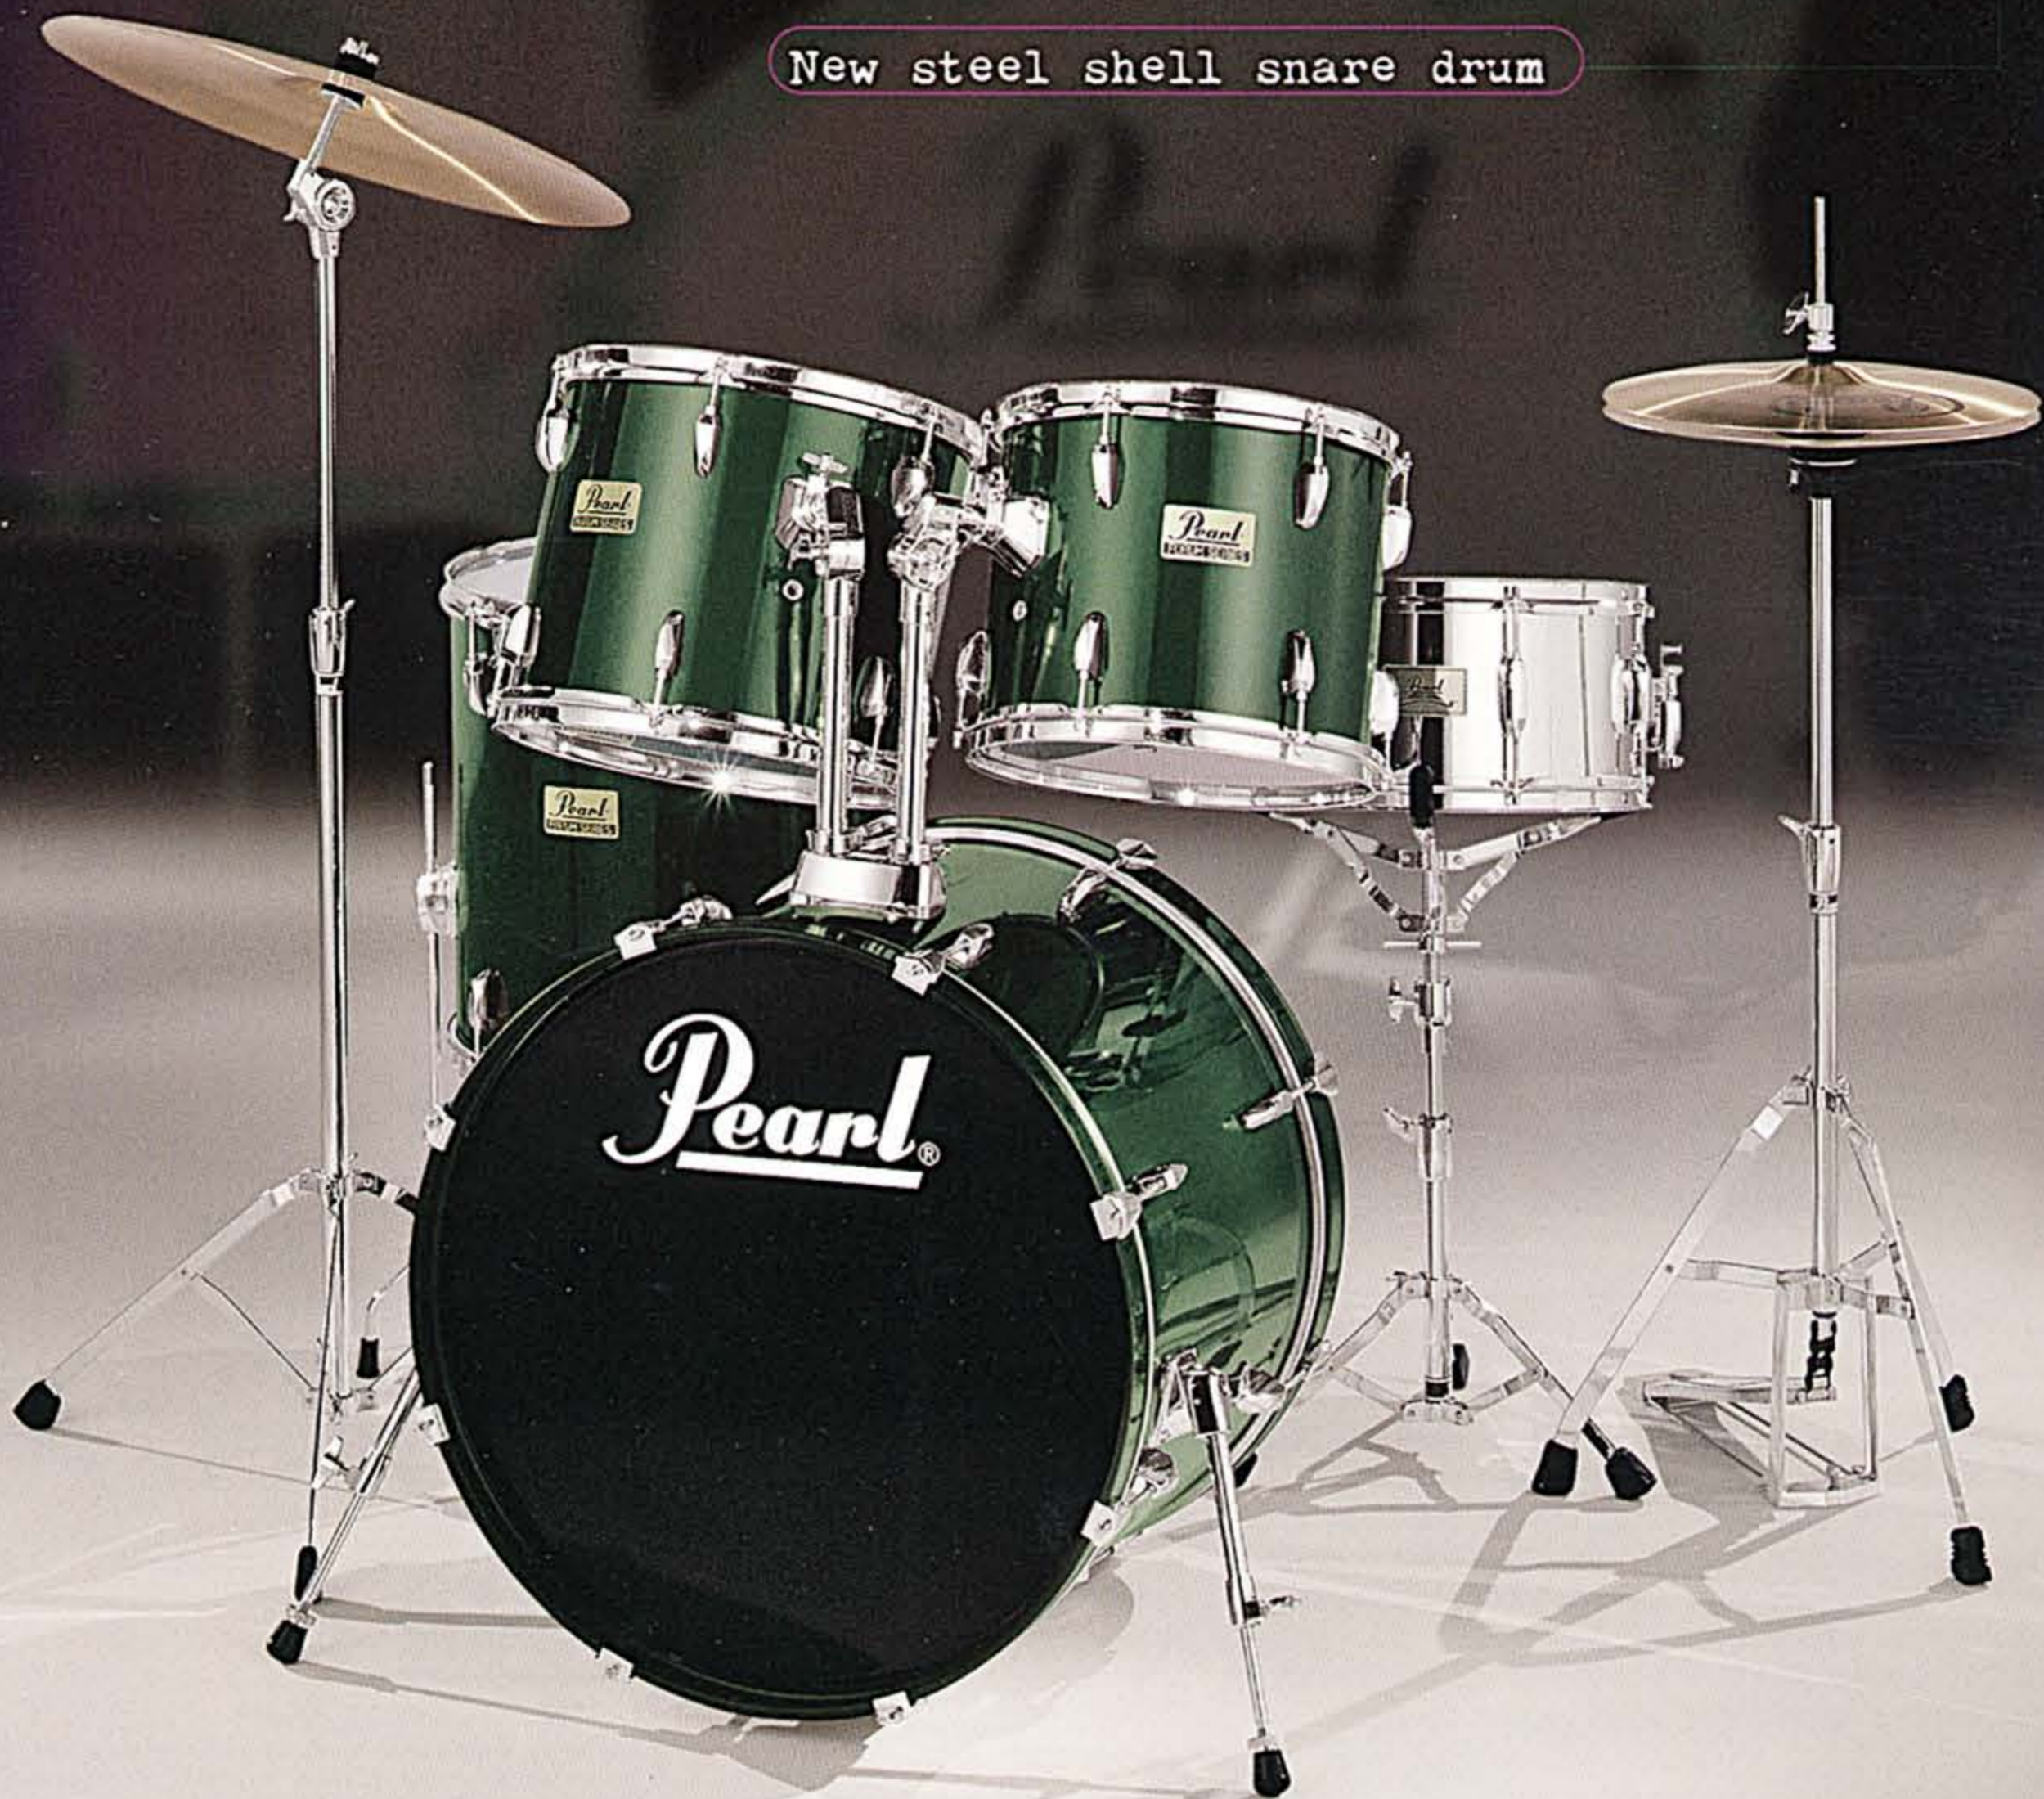

# the all new FORUM series

Four road ready covered finishes

All new hardware with sleek, nylon lined pipe joints

New extremely fast bass drum pedal with painted footboard

Completely redesigned telescoping bass drum spurs

New steel shell snare drum

FX-22D-50 in # 91 Red Wine

## The All New Forum Series From Pearl

New colors, new hardware, new bass drum spurs, a new pedal and a new steel shell snare drum, welcome to the greatest value in percussion today, the all new Forum Series for 1997. We've taken a drum set that already represents the perfect combination of quality and price, and added upgrade after upgrade to its long list of outstanding features. But features alone are not what separates Forum from the rest of the pack. Forum drums are made of 100% Mahogany using Pearl's patented Heat Compression Shell Molding System. We use this exclusive process for every drum we make, even top of the line Masters Series drums are made this way. This allows Forum to produce a warm full bodied resonant tone, rich with great projection and stunning attack. The type of sound you won't find from other drums in this price range. One listen and you'll hear the difference. For quality, craftsmanship, sound and durability, and above all the best value in percussion today, there is only one choice... The all new Forum Series from Pearl.