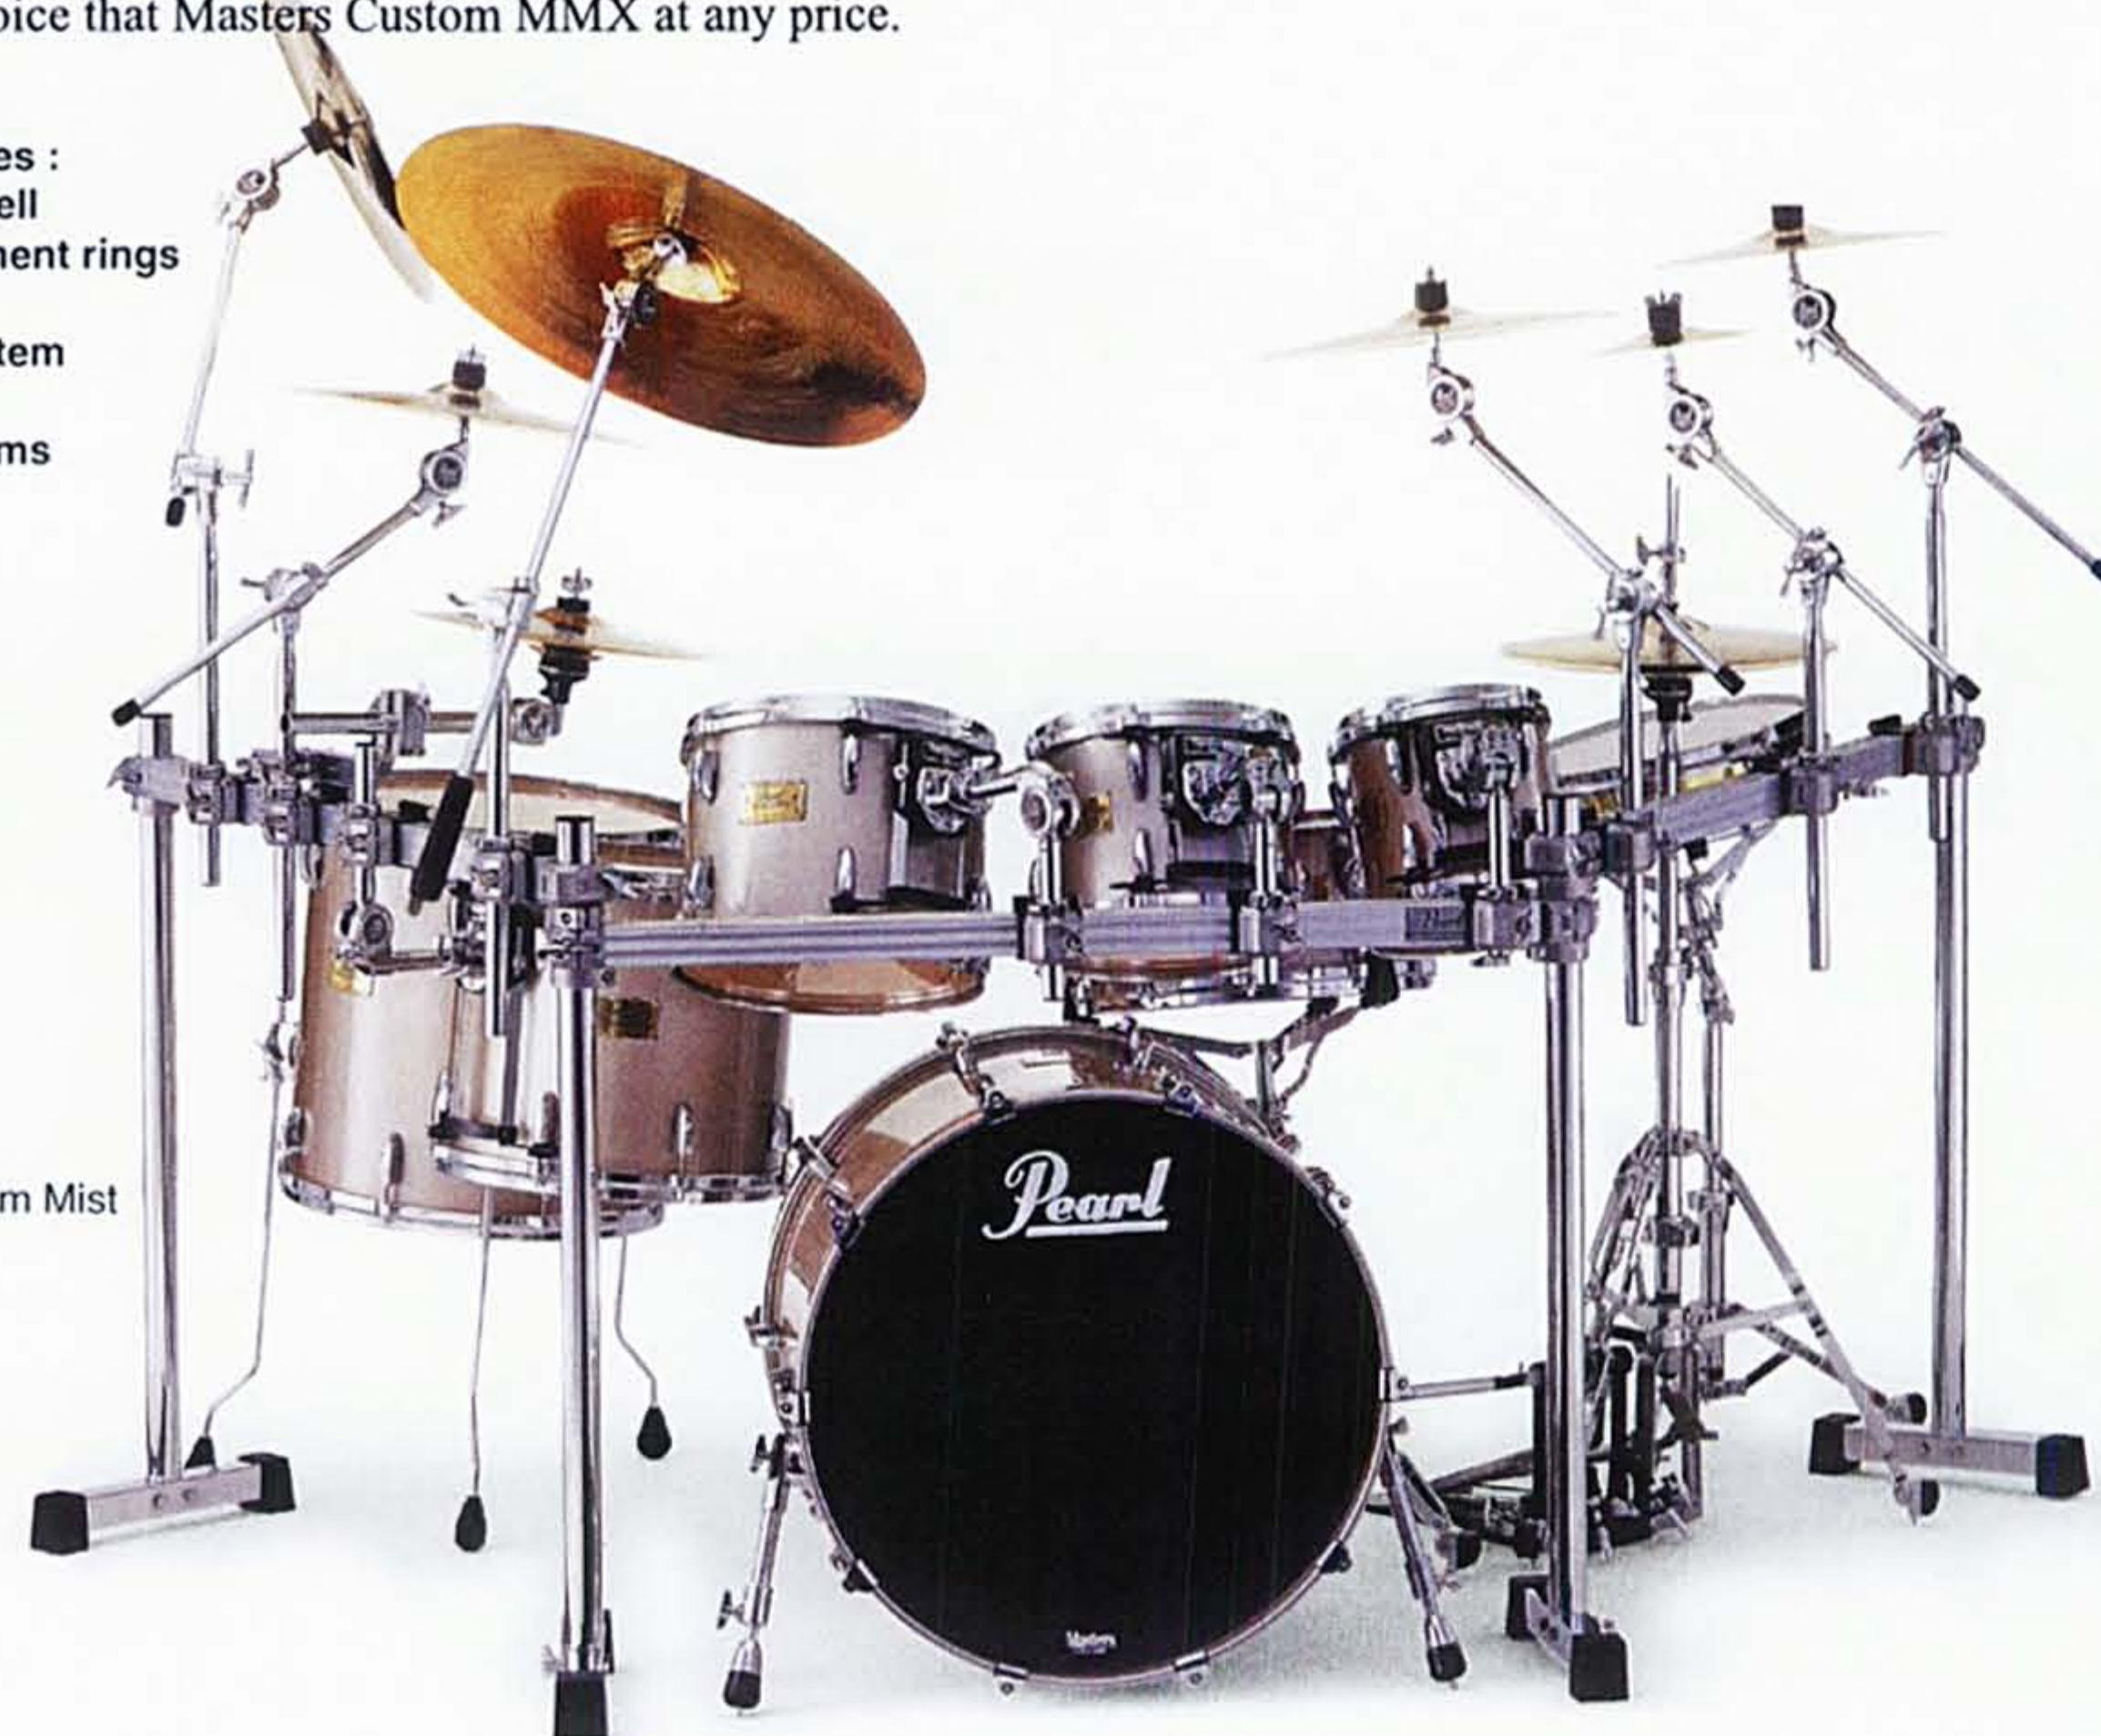

Masters Custom "MMX"

The classic, natural sound of Masters Custom MMX can best be described by one word...resonant. Our exclusively manufactured 4 ply 100% Maple shells produce the perfect blend of stunning attack, smooth midrange and low end punch that has made these drums so popular with top players in every style of music. With the addition of our new MasterCast hoops and OptiMount Suspension System, Masters Custom toms and floor toms offer a new dynamic explosive tone with greater focus and increased presence. For the ultimate "near field" acoustic drum sound, there is simply no better choice than Masters Custom MMX at any price.

1. **Masters Custom MMX Features :**
2. A thin, 4ply/ 5mm Maple shell with 4 ply Maple reinforcement rings
   - MasterCast hoops
   - OptiMount suspension system
   - Standard, deep and new alternative size toms

1. **Available Colors:**
2. #100 Wine Red
   - #102 Natural Maple
   - #103 Piano Black
   - #114 Liquid Amber
   - #122 Black Mist
   - #126 Emerald Mist
   - #151 Platinum Mist

#151 Platinum Mist