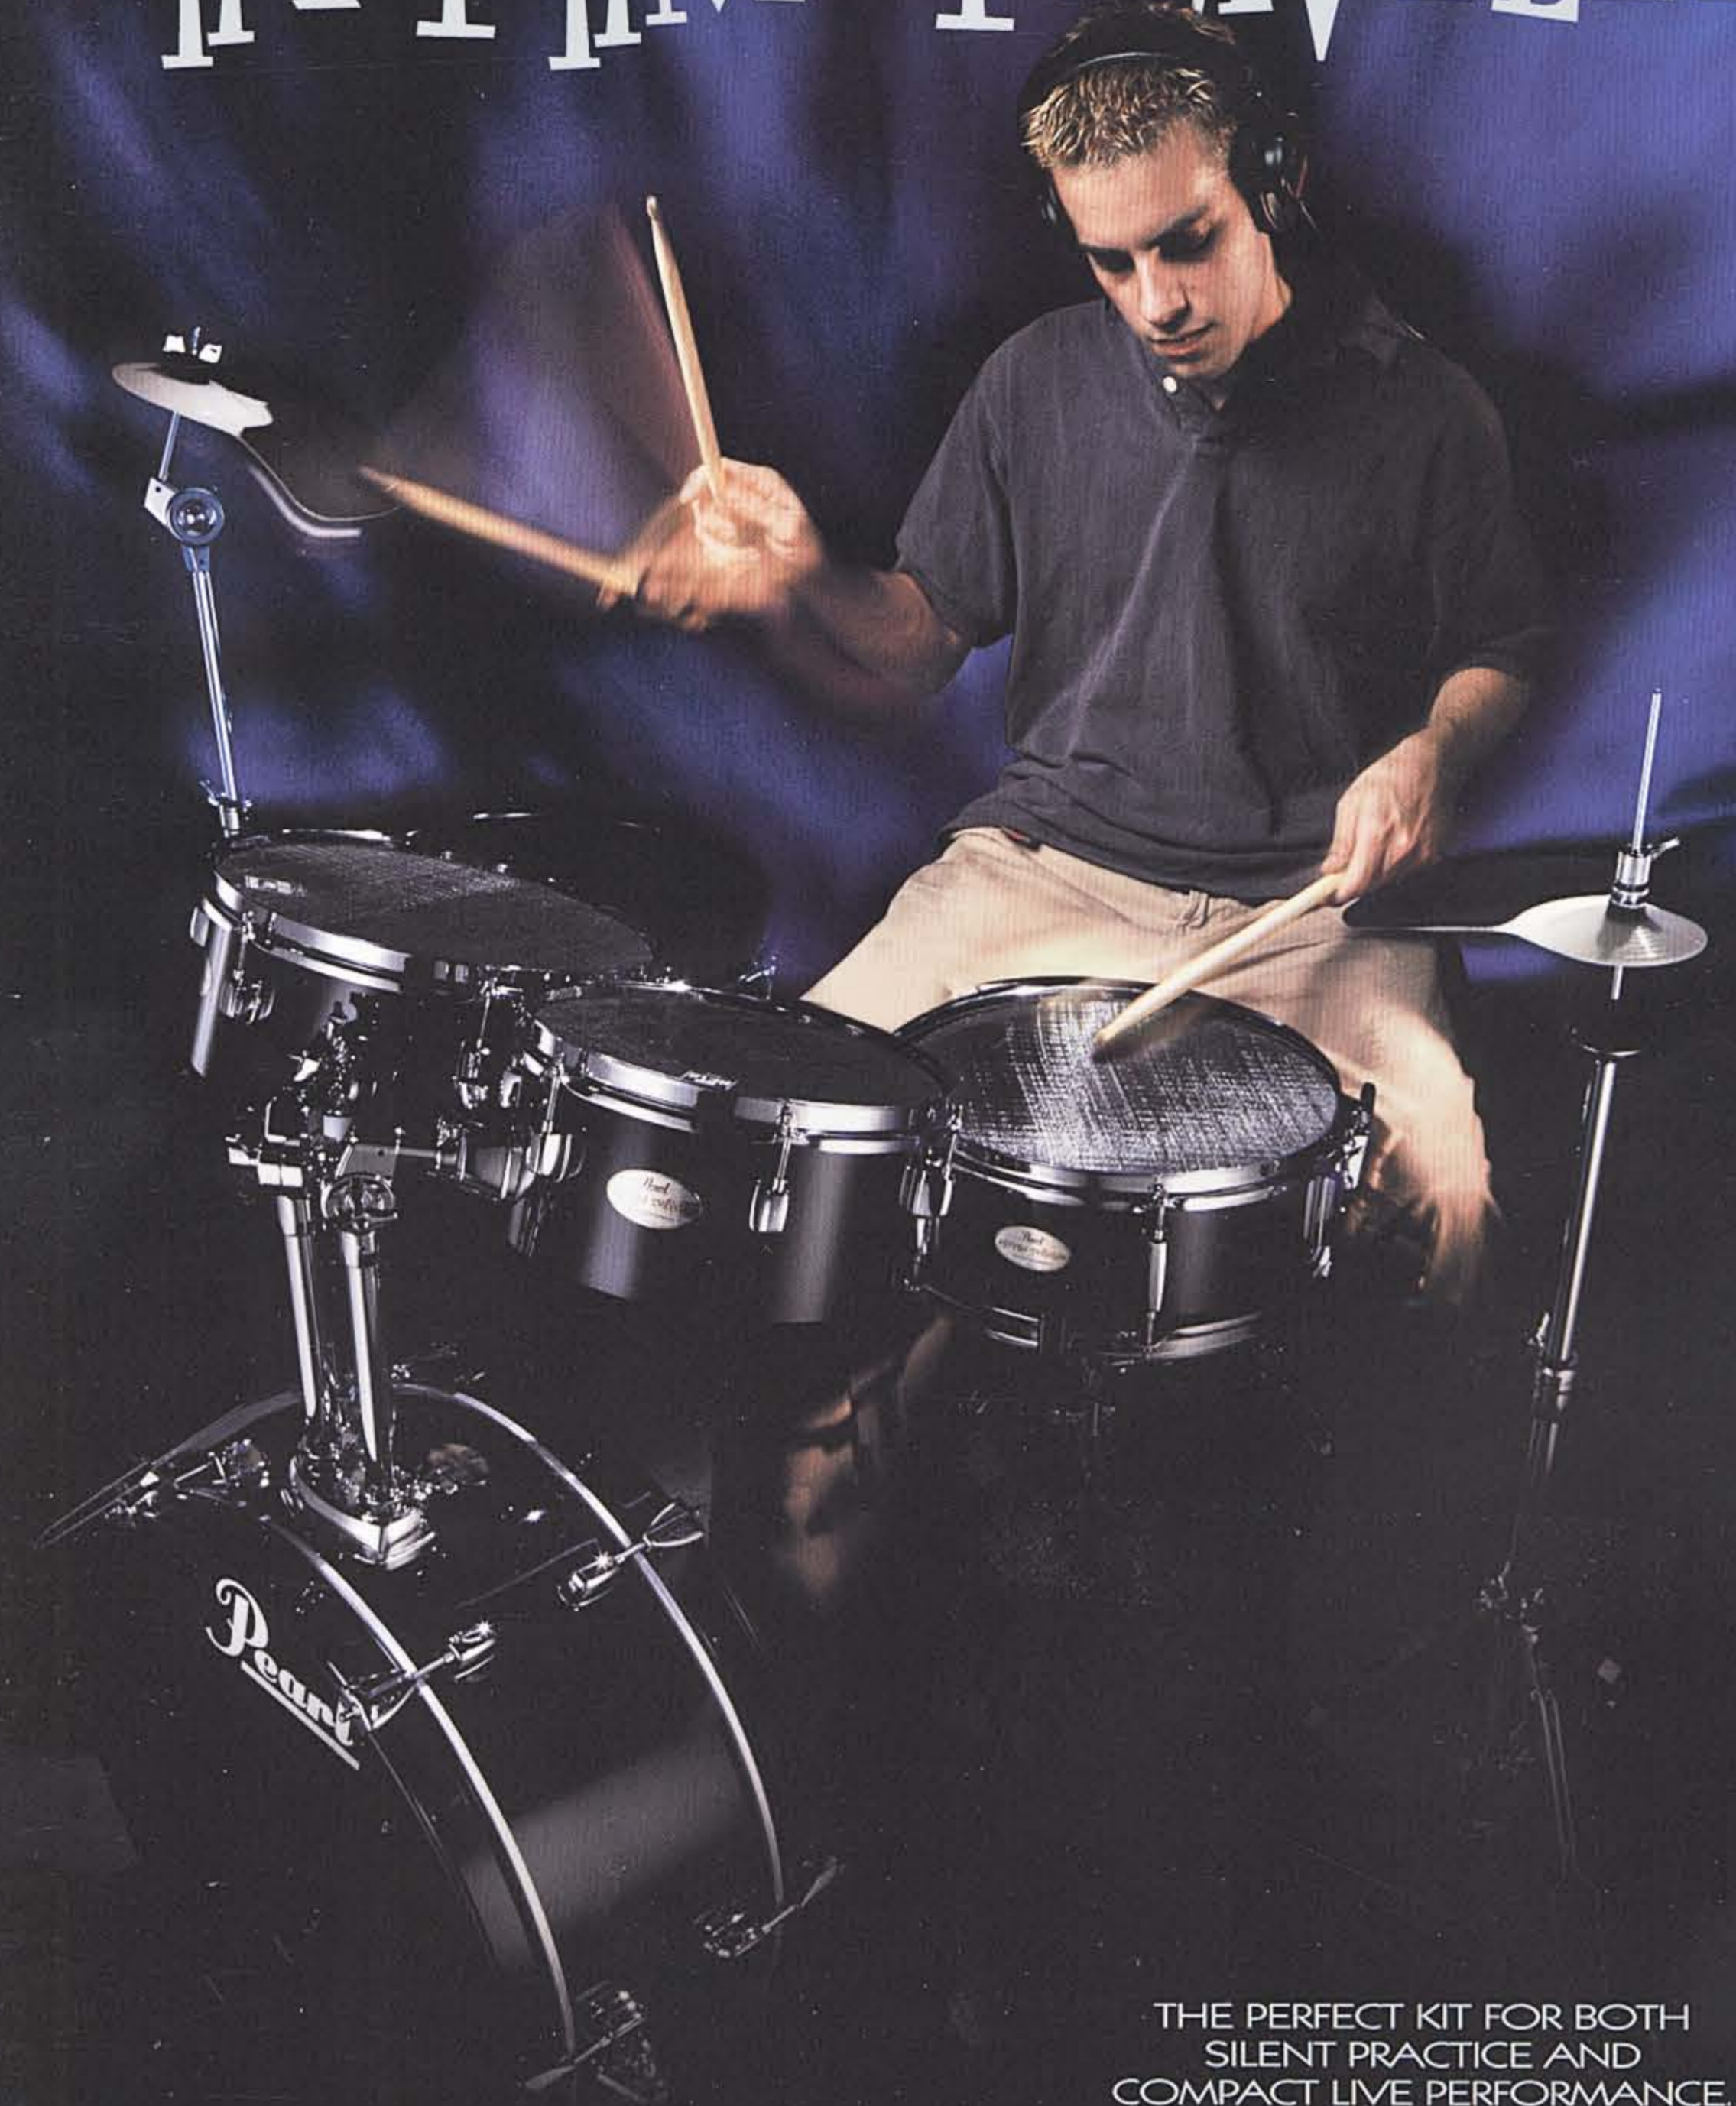

THE NEW PEARL RHYTHM TRAVELER

THE PERFECT KIT FOR BOTH SILENT PRACTICE AND COMPACT LIVE PERFORMANCE.

Pearl.
The best reason to play drums.