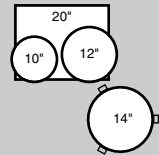

MRX-904XP $3,799

1. Drums ONLY:
2. 1 2016BX 20"x16" Bass
   - 1 1008T 10"x8" Tom
   - 1 1209T 12"x9" Tom
   - 1 1414F 14"x14" Fl. Tom
   - 3 LG-40 FT Legs

MRX Features

- ✓ MasterCast Die Cast Hoops
- ✓ OptiMount Tom Holders
- ✓ Stainless Steel Tension Rods
- ✓ Molded Rubber Gaskets
- ✓ Remo Clear Ambassadors on Toms
- ✓ Remo Powerstroke3 Bass Drum Heads
- ✓ 4 Hardware Finishes! SAME PRICE!
  - Chrome Plated (C)
  - Black Chrome Plated (B)
  - Satin Chrome Plated (S)
  - Gold Plated (G)

MRX Colors "Special Order"

Lacquer	Chrome	Black Chrome	Satin Chrome	Gold Plated
#100 Wine Red	X	X	X	X
#102 Natural	X	X	X	X
#103 Piano Black	X	X	X	X
#122 Black Mist	X	X	X	X
#151 Platinum Mist	X	X	X	X
#152 Antique Gold	X	X	X	X
#153 Sunrise Fade	X	X	X	X
#154 Midnight Fade	X	X	X	X
#160 Silver Sparkle	X	X	X	X

MRX Components

*SPECIAL ORDER ONLY

Toms w/ OptiMount		
0807T	8"x7"	$680.00
0808T	8"x8"	680.00
1008T	10"x8"	735.00
1009T	10"x9"	735.00
1010T*	10"x10"	735.00
1208T	12"x8"	760.00
1209T	12"x9"	760.00
1210T	12"x10"	760.00
1309T*	13"x9"	810.00
1310T	13"x10"	810.00
1311T*	13"x11"	810.00
1410T*	14"x10"	890.00
1411T	14"x11"	890.00
1412T	14"x12"	890.00
1513T*	15"x13"	995.00
1514T	15"x14"	995.00
1613T	16"x13"	1,025.00
1614T	16"x14"	1,025.00

Floor Toms		
1414F	14"x14"	$1,025.00
1616F	16"x16"	1,100.00
1816F	18"x16"	1,225.00

Bass Drums			
1814BB*	1814BX*	18"x14"	$1,600.00
1816BB*	1816BX*	18"x16"	1,600.00
2014BB*	2014BX*	20"x14"	1,700.00
2016BB*	2016BX	20"x16"	1,700.00
2018BB*	2018BX*	20"x18"	1,800.00
2216BB*	2216BX	22"x16"	1,850.00
2218BB*	2218BX	22"x18"	1,900.00
NEW 2220BB*	2220BX*	22"x20"	1,950.00
2416BB*	2416BX*	24"x16"	1,950.00
2418BB*	2418BX	24"x18"	2,000.00

w/ BB-3   w/o BB-3

Snare Drums		
1455S	14"x5.5"	$580.00
1465S	14"x6.5"	600.00