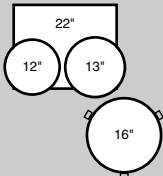

BRX-924XP $2,999

Drums ONLY:

1	2218BX	22"x18"	Bass
1	1209T	12"x9"	Tom
1	1310T	13"x10"	Tom
1	1616F	16"x16"	Fl. Tom
3	LG-40		FT Legs