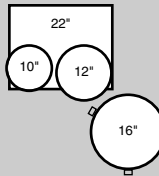

NEW MRX-924XSP $3,799

1. Drums ONLY:
2. 1 2218BX 22"x18" Bass
   - 1 1008T 10"x8" Tom
   - 1 1209T 12"x9" Tom
   - 1 1616F 16"x16" Fl. Tom
   - 3 LG-40 FT Legs