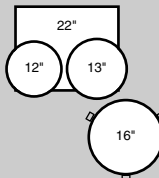

MRX-924XP $3,799

1. Drums ONLY:
2. 1 2218BX 22"x18" Bass
   - 1 1209T 12"x9" Tom
   - 1 1310T 13"x10" Tom
   - 1 1616F 16"x16" Fl. Tom
   - 3 LG-40 FT Legs