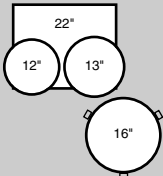

MMX-924XP $3,799

Drums ONLY:

1	2218BX	22"x18"	Bass
1	1209T	12"x9"	Tom
1	1310T	13"x10"	Tom
1	1616F	16"x16"	Fl. Tom
3	LG-40		FT Legs