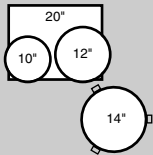

MSX-904XP $3,499

1. Drums ONLY:
2. 1 2016BX 20"x16" Bass
   - 1 1008T 10"x8" Tom
   - 1 1209T 12"x9" Tom
   - 1 1414F 14"x14" Fl. Tom
   - 3 LG-40 FT Legs

MSX Features

- ✓ MasterCast Die Cast Hoops
- ✓ OptiMount Tom Holders
- ✓ Stainless Steel Tension Rods
- ✓ Molded Rubber Gaskets
- ✓ Remo Clear Ambassadors on Toms
- ✓ Remo Powerstroke3 Bass Drum Heads
- ✓ 4 Hardware Finishes! SAME PRICE!
  - Chrome Plated (C)
  - Black Chrome Plated (B)
  - Satin Chrome Plated (S)
  - Gold Plated (G)

MSX Colors "In Stock"

Ultra Exotic Coverings	Chrome
#400 White Marine Pearl	✓
#401 Royal Gold	✓
#402 Abalone	✓
#403 Red Onyx	✓
#404 Amethyst	✓

MSX Colors "Special Order"

Lacquer	Chrome	Black Chrome	Satin Chrome	Gold Plated
#400 White Marine Pearl	In Stock	X	X	X
#401 Royal Gold	In Stock	X	X	X
#402 Abalone	In Stock	X	X	X
#403 Red Onyx	In Stock	X	X	X
#404 Amethyst	In Stock	X	X	X

MSX Components

*SPECIAL ORDER ONLY

Toms w/ OptiMount		
0807T	8"x7"	$610.00
0808T	8"x8"	610.00
1008T	10"x8"	670.00
1009T	10"x9"	670.00
1010T*	10"x10"	670.00
1208T	12"x8"	690.00
1209T	12"x9"	690.00
1210T	12"x10"	690.00
1309T*	13"x9"	740.00
1310T	13"x10"	740.00
1311T*	13"x11"	740.00
1410T*	14"x10"	800.00
1411T	14"x11"	800.00
1412T	14"x12"	800.00
1513T*	15"x13"	900.00
1514T	15"x14"	900.00
1613T	16"x13"	930.00
1614T	16"x14"	930.00

Floor Toms		
1414F	14"x14"	$930.00
1616F	16"x16"	1,000.00
1816F	18"x16"	1,130.00

Bass Drums			
1814BB*	1814BX*	18"x14"	$1,440.00
1816BB*	1816BX*	18"x16"	1,440.00
2014BB*	2014BX*	20"x14"	1,570.00
2016BB*	2016BX	20"x16"	1,570.00
2018BB*	2018BX*	20"x18"	1,680.00
2216BB*	2216BX	22"x16"	1,680.00
2218BB*	2218BX	22"x18"	1,750.00
NEW 2220BB*	2220BX*	22"x20"	1,950.00
2416BB*	2416BX*	24"x16"	1,780.00
2418BB*	2418BX	24"x18"	1,820.00

w/ BB-3   w/o BB-3

Snare Drums		
1455S	14"x5.5"	$580.00
1465S	14"x6.5"	600.00