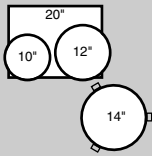

BRX-904XP $2,999

Drums ONLY:

1	2016BX	20"x16"	Bass
1	1008T	10"x8"	Tom
1	1209T	12"x9"	Tom
1	1414F	14"x14"	Fl. Tom
3	LG-40		FT Legs

BRX Features

- ✓ MasterCast Die Cast Hoops
- ✓ OptiMount Tom Holders
- ✓ Stainless Steel Tension Rods
- ✓ Molded Rubber Gaskets
- ✓ Remo Clear Ambassadors on Toms
- ✓ Remo Powerstroke3 Bass Drum Heads
- ✓ 4 Hardware Finishes! SAME PRICE!
  - Chrome Plated (C)
  - Black Chrome Plated (B)
  - Satin Chrome Plated (S)
  - Gold Plated (G)

BRX Colors "In Stock"

Lacquer	Chrome	Black Chrome
#128 Vintage Sunburst	✓	✓
#154 Midnight Fade	✓	✓
#151 Platinum Mist	✓	-
#166 Black Sparkle	✓	

BRX Colors "Special Order"

Lacquer	Chrome	Black Chrome	Satin Chrome	Gold Plated
#100 Wine Red	X	X	X	X
#103 Piano Black	X	X	X	X
#112 Natural Birch	X	X	X	X
#128 Vintage Sunburst	In Stock	In Stock	X	X
#151 Platinum Mist	In Stock	X	X	X
#154 Midnight Fade	In Stock	In Stock	X	X
#166 Black Sparkle	In Stock	X	X	X

BRX Components

*SPECIAL ORDER ONLY

Toms w/ OptiMount		
0807T	8"x7"	$475.00
0808T	8"x8"	475.00
1008T	10"x8"	525.00
1009T	10"x9"	525.00
1010T*	10"x10"	525.00
1208T	12"x8"	580.00
1209T	12"x9"	580.00
1210T	12"x10"	580.00
1309T*	13"x9"	605.00
1310T	13"x10"	605.00
1311T*	13"x11"	605.00
1410T*	14"x10"	660.00
1411T	14"x11"	660.00
1412T	14"x12"	660.00
1513T*	15"x13"	735.00
1514T	15"x14"	735.00
1613T	16"x13"	760.00
1614T	16"x14"	760.00

Floor Toms		
1414F	14"x14"	$760.00
1616F	16"x16"	820.00
1816F	18"x16"	880.00

Bass Drums			
1814BB*	1814BX*	18"x14"	$1,260.00
1816BB*	1816BX*	18"x16"	1,260.00
2014BB*	2014BX*	20"x14"	1,310.00
2016BB*	2016BX	20"x16"	1,310.00
2018BB*	2018BX*	20"x18"	1,400.00
2216BB*	2216BX	22"x16"	1,420.00
2218BB*	2218BX	22"x18"	1,495.00
NEW 2220BB*	2220BX*	22"x20"	1,530.00
2416BB*	2416BX*	24"x16"	1,530.00
2418BB*	2418BX	24"x18"	1,580.00

w/ BB-3   w/o BB-3

Snare Drums		
1455S	14"x5.5"	$545.00
1465S	14"x6.5"	565.00