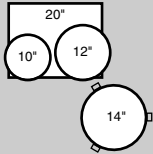

MHX-904XP $3,799

1. Drums ONLY:
2. 1 2016BX 20"x16" Bass
   - 1 1008T 10"x8" Tom
   - 1 1209T 12"x9" Tom
   - 1 1414F 14"x14" Fl. Tom
   - 3 LG-40 FT Legs

MHX Features

- ✓ MasterCast Die Cast Hoops
- ✓ OptiMount Tom Holders
- ✓ Stainless Steel Tension Rods
- ✓ Molded Rubber Gaskets
- ✓ Remo Clear Ambassadors on Toms
- ✓ Remo Powerstroke3 Bass Drum Heads
- ✓ 4 Hardware Finishes! SAME PRICE!
  - Chrome Plated (C)
  - Black Chrome Plated (B)
  - Satin Chrome Plated (S)
  - Gold Plated (G)

MHX Colors "Special Order"

Lacquer	Chrome	Black Chrome	Satin Chrome	Gold Plated
#141 Red Mahogany	X	X	X	X

MHX Components

*SPECIAL ORDER ONLY

Toms w/ OptiMount		
0807T	8"x7"	$680.00
0808T	8"x8"	680.00
1008T	10"x8"	735.00
1009T	10"x9"	735.00
1010T*	10"x10"	735.00
1208T	12"x8"	760.00
1209T	12"x9"	760.00
1210T	12"x10"	760.00
1309T*	13"x9"	810.00
1310T	13"x10"	810.00
1311T*	13"x11"	810.00
1410T*	14"x10"	890.00
1411T	14"x11"	890.00
1412T	14"x12"	890.00
1513T*	15"x13"	995.00
1514T	15"x14"	995.00
1613T	16"x13"	1,025.00
1614T	16"x14"	1,025.00

Floor Toms		
1414F	14"x14"	$1,025.00
1616F	16"x16"	1,100.00
1816F	18"x16"	1,225.00

Bass Drums			
1814BB*	1814BX*	18"x14"	$1,600.00
1816BB*	1816BX*	18"x16"	1,600.00
2014BB*	2014BX*	20"x14"	1,700.00
2016BB*	2016BX	20"x16"	1,700.00
2018BB*	2018BX*	20"x18"	1,800.00
2216BB*	2216BX	22"x16"	1,850.00
2218BB*	2218BX	22"x18"	1,900.00
NEW 2220BB*	2220BX*	22"x20"	1,950.00
2416BB*	2416BX*	24"x16"	1,950.00
2418BB*	2418BX	24"x18"	2,000.00

w/ BB-3   w/o BB-3

Snare Drums		
1455S	14"x5.5"	$595.00
1465S	14"x6.5"	620.00