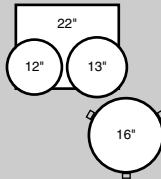

MHX-924XP $3,799

1. Drums ONLY:
2. 1 2218BX 22"x18" Bass
   - 1 1209T 12"x9" Tom
   - 1 1310T 13"x10" Tom
   - 1 1616F 16"x16" Fl. Tom
   - 3 LG-40 FT Legs