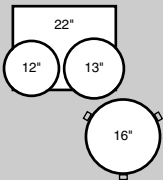

SBX-924P $1,899

1. Includes:
2. 1 2218BB 22"x18" Bass
   - 1 1209T 12"x9" Tom
   - 1 1310T 13"x10" Tom
   - 1 1616F 16"x16" Floor Tom
   - 3 LG-40 FT Legs
   - 2 TH-1000I Tom Arms