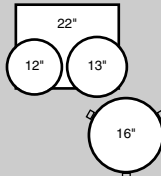

MSX-924XP $3,499

1. Drums ONLY:
2. 1 2218BX 22"x18" Bass
   - 1 1209T 12"x9" Tom
   - 1 1310T 13"x10" Tom
   - 1 1616F 16"x16" Fl. Tom
   - 3 LG-40 FT Legs