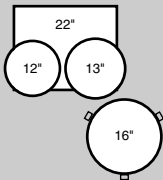

SMX-924P $2,099

1. Includes:
2. 1 2218BB 22"x18" Bass
   - 1 1209T 12"x9" Tom
   - 1 1310T 13"x10" Tom
   - 1 1616F 16"x16" Floor Tom
   - 3 LG-40 FT Legs
   - 2 TH-1000I Tom Arms