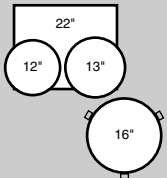

Drums ONLY:

1	2218BX	22"x18"	Bass
1	1209T	12"x9"	Tom
1	1310T	13"x10"	Tom
1	1616F	16"x16"	Fl. Tom
3	LG-200		FT Legs

NEW RF-904XP $4,399