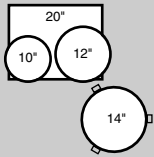

Drums ONLY:

1	2016BX	20"x16"	Bass
1	1008T	10"x8"	Tom
1	1209T	12"x9"	Tom
1	1414F	14"x14"	Fl. Tom
3	LG-200		FT Legs

RF Features

- ✓ BRL Bridge Lugs w/Swivel Function
- ✓ LB-200 Bridge FT Leg Brackets
- ✓ LG-200 Floor Tom Legs
- ✓ MasterCast Die Cast Hoops
- ✓ OptiMount Tom Holders
- ✓ Stainless Steel Tension Rods
- ✓ Molded Rubber Gaskets
- ✓ Remo Coated "JP" Ambassadors - Tom Batters
- ✓ Remo Coated "JP" Powerstroke3 Bass Drum Heads

RF Colors "In Stock"

	Lacquer	Chrome
NEW	#142 Rootbeer Fade	✓
NEW	#143 Twilight Fade	✓
NEW	#155 Scarlet Fade	✓
NEW	#192 Copperfire Sparkle	✓
NEW	#193 Purple Craze	✓
NEW	#194 Granite Sparkle	✓

RF Shell Composition

M= Maple; B= Birch; MH= African Mahogany

Toms	Plies	Outside/Inside	Bearing Edge	Floor Toms	Plies	Outside/Inside	Bearing Edge	Bass	Plies	Outside/Inside	Bearing Edge	Snare	Plies	Outside/Inside	Bearing Edge
8"	6	M4/B2	Rounded 45°	14"	8	M4/MH4	Fully Rounded	18"	6	M2/MH4	Fully Rounded	13"	20	M14/B6	45°
10"	6	M4/B2	Rounded 45°	15"	8	M4/MH4	Fully Rounded	20"	6	M2/MH4	Fully Rounded	14"	20	M14/B6	45°
12"	6	M6	Rounded 45°	16"	8	M2/MH6	Fully Rounded	22"	8	M2/MH6	Fully Rounded				
13"	6	M4/MH2	Rounded 45°	18"	8	M2/MH6	Fully Rounded	24"	8	M2/MH6	Fully Rounded				
14"	6	M4/MH2	Fully Rounded												
15"	6	M4/MH2	Fully Rounded												
16"	6	M2/MH4	Fully Rounded												

RF Components

*SPECIAL ORDER ONLY

Toms w/ OptiMount		
0807T	8"x7"	$748.00
0808T	8"x8"	748.00
1008T	10"x8"	809.00
1009T	10"x9"	809.00
1010T*	10"x10"	809.00
1208T	12"x8"	836.00
1209T	12"x9"	836.00
1210T	12"x10"	836.00
1309T*	13"x9"	891.00
1310T	13"x10"	891.00
1311T*	13"x11"	891.00
1410T*	14"x10"	979.00
1411T	14"x11"	979.00
1412T	14"x12"	979.00
1513T*	15"x13"	1,095.00
1514T	15"x14"	1,095.00
1613T	16"x13"	1,128.00
1614T	16"x14"	1,128.00

Floor Toms		
1414F	14"x14"	$1,128.00
1616F	16"x16"	1,210.00
1816F	18"x16"	1,348.00

Bass Drums			
1814BB*	1814BX*	18"x14"	$1,760.00
1816BB*	1816BX*	18"x16"	1,760.00
2014BB*	2014BX*	20"x14"	1,870.00
2016BB*	2016BX	20"x16"	1,870.00
2018BB*	2018BX*	20"x18"	2,000.00
2216BB*	2216BX	22"x16"	2,035.00
2218BB*	2218BX	22"x18"	2,090.00
2220BB*	2220BX*	22"x20"	2,100.00
2416BB*	2416BX*	24"x16"	2,145.00
2418BB*	2418BX	24"x18"	2,200.00

w/ BB-3   w/o BB-3

Snare Drums		
1365S	13"x6.5"	$929.00
1450S	14"x5"	899.00
1465S	14"x6.5"	999.00