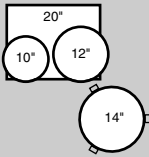

SBX-904P $1,899

1. Includes:
2. 1 2016BB 20"x16" Bass
   - 1 1008T 10"x8" Tom
   - 1 1209T 12"x9" Tom
   - 1 1414F 14"x14" Floor Tom
   - 3 LG-40 FT Legs
   - 2 TH-1000I Tom Arms

SBX Features

- ✓ 100% Birch Shells
- ✓ 100% Birch Bass Drum Hoops
- ✓ Bridge Lugs
- ✓ TH-1000 Tom Arms
- ✓ OptiMount Tom Mounting System
- ✓ 2.3mm SuperHoop II on Toms
- ✓ Two-ply Heads on Toms
- ✓ Perimeter EQ Bass Drum Heads

SBX Colors

Lacquer

- #280 Vintage Wine w/Chrome Drum Hardware
- **NEW** #282 Storm Cloud w/Chrome Drum Hardware
- #283 Solid Black w/Chrome Drum Hardware
- #284 Tobacco Burst w/Chrome Drum Hardware
- #289 Blue Burst w/Chrome Drum Hardware

Suggested Hardware Pack

NEW HWP-1000 ..... $875.00

Hardware included:

B-1000 | C-1000 | H-1000 | P-1000 | S-1000

Suggested Snare Drums

- 1455S 14"x5.5" Birch Shell $349.00
- 1465S 14"x6.5" Birch Shell 379.00
- STB-1455 14"x5.5" Brass SensiTone 409.00

SBX Components

*SPECIAL ORDER ONLY

Toms			Floor Toms			Bass Drums w/ BB-3 Bracket		
0807T	8"x7"	$289.00	1414F	14"x14"	$459.00	1814BB*	18"x14"	$779.00
0808T	8"x8"	289.00	1616F	16"x16"	489.00	1816BB*	18"x16"	779.00
1008T	10"x8"	319.00	1816F	18"x16"	539.00	2016BB	20"x16"	829.00
1009T	10"x9"	319.00				2216BB	22"x16"	949.00
1010T*	10"x10"	319.00				2218BB	22"x18"	949.00
1208T*	12"x8"	339.00				2416BB*	24"x16"	999.00
1209T	12"x9"	339.00				2418BB	24"x18"	999.00
1210T	12"x10"	339.00						
1309T*	13"x9"	359.00						
1310T*	13"x10"	359.00						
1311T	13"x11"	359.00						
1411T	14"x11"	389.00						
1412T	14"x12"	389.00						
1513T*	15"x13"	449.00						
1514T	15"x14"	449.00						
1613T	16"x13"	459.00						
1614T	16"x14"	459.00