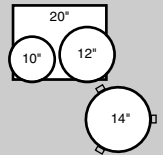

MMX-904XP $3,799

Drums ONLY:

1	2016BX	20"x16"	Bass
1	1008T	10"x8"	Tom
1	1209T	12"x9"	Tom
1	1414F	14"x14"	Fl. Tom
3	LG-40		FT Legs

MMX Features

- ✓ MasterCast Die Cast Hoops
- ✓ OptiMount Tom Holders
- ✓ Stainless Steel Tension Rods
- ✓ Molded Rubber Gaskets
- ✓ Remo Clear Ambassadors on Toms
- ✓ Remo Powerstroke3 Bass Drum Heads
- ✓ 4 Hardware Finishes! SAME PRICE!
  - Chrome Plated (C)
  - Black Chrome Plated (B)
  - Satin Chrome Plated (S)
  - Gold Plated (G)

MMX Colors "In Stock"

Lacquer	Chrome	Black Chrome
#148 Emerald Fade	✓	-
#151 Platinum Mist	✓	-
#153 Sunrise Fade	✓	-
#154 Midnight Fade	✓	✓
#165 Diamond Burst	-	✓

MMX Colors "Special Order"

Lacquer	Chrome	Black Chrome	Satin Chrome	Gold Plated
#100 Red Wine	X	X	X	X
#102 Natural	X	X	X	X
#103 Piano Black	X	X	X	X
#122 Black Mist	X	X	X	X
#148 Emerald Fade	In Stock	X	X	X
#151 Platinum Mist	In Stock	X	X	X
#152 Antique Gold	X	X	X	X
#153 Sunrise Fade	In Stock	X	X	X
#154 Midnight Fade	In Stock	In Stock	X	X
#156 Purple Storm	X	X	X	X
#165 Diamond Burst	X	In Stock	X	X
#168 Ocean Sparkle	X	X	X	X

MMX Components

*SPECIAL ORDER ONLY

Toms w/ OptiMount		
0807T	8"x7"	$680.00
0808T	8"x8"	680.00
1008T	10"x8"	735.00
1009T	10"x9"	735.00
1010T*	10"x10"	735.00
1208T	12"x8"	760.00
1209T	12"x9"	760.00
1210T	12"x10"	760.00
1309T*	13"x9"	810.00
1310T	13"x10"	810.00
1311T*	13"x11"	810.00
1410T*	14"x10"	890.00
1411T	14"x11"	890.00
1412T	14"x12"	890.00
1513T*	15"x13"	995.00
1514T	15"x14"	995.00
1613T	16"x13"	1,025.00
1614T	16"x14"	1,025.00

Floor Toms		
1414F	14"x14"	$1,025.00
1616F	16"x16"	1,100.00
1816F	18"x16"	1,225.00

Bass Drums			
1814BB*	1814BX*	18"x14"	$1,600.00
1816BB*	1816BX*	18"x16"	1,600.00
2014BB*	2014BX*	20"x14"	1,700.00
2016BB*	2016BX	20"x16"	1,700.00
2018BB*	2018BX*	20"x18"	1,800.00
2216BB*	2216BX	22"x16"	1,850.00
2218BB*	2218BX	22"x18"	1,900.00
2220BB*	2220BX*	22"x20"	1,950.00
2416BB*	2416BX*	24"x16"	1,950.00
2418BB*	2418BX	24"x18"	2,000.00

w/ BB-3   w/o BB-3

Snare Drums		
1455S	14"x5.5"	$595.00
1465S	14"x6.5"	620.00
1465SD	14"x6.5"	650.00